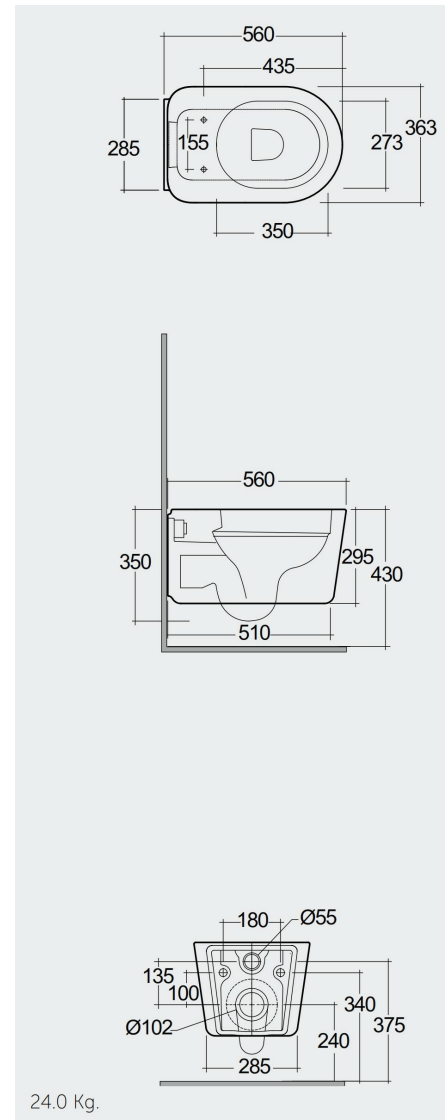

RAK-VALET - VALWC1446AWHA

Wall Hung | Water Closet

RAK
CERAMICS

Technical specifications

Dimensions:	560 x 363 mm
Weight:	24 Kg
Color:	Alpine White
Trap type:	P Trap
Trapway type:	Concealed
Seat cover options:	Urea
Bowl shape:	Compact Oval
Soft close:	yes
Flush Type:	Dual Flush
Suites:	RAK-VALET

Code	Name
VALSC3901WH	RAK-VALET SEAT COVER
VALWC1446AWHA	RAK-VALET WALL HUNG WC 56 CM - ALPINE WHITE

Dimensions: All dimensions in mm. Tolerance of vitreous china & fireclay items: $\pm 5\%$ for below 200mm and $\pm 3\%$ for above 200mm; for all other items tolerance $\pm 1\%$. Note: Due to a continuing development program to improve design and performance, the manufacturer reserves all rights to vary specifications without prior information. Please note accessories are for photographic use only.