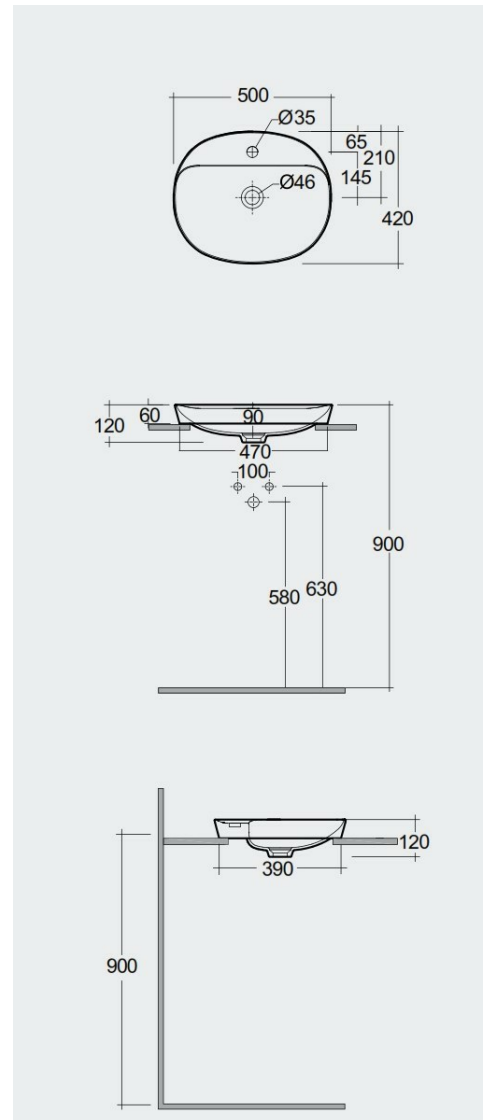

RAK-VARIANT - VARDI25001AWHA

Wash basin | Drop In

RAK
CERAMICS

Technical specifications

Dimensions: 500 x 420 mm

Weight: 6.5 Kg

Color: Alpine White

Shape of basin: Oval

Suites: [RAK-VARIANT](#)

Code Name

VARDI25001AWHA OVAL DROP IN WASH BASIN WITH TAP HOLE 50 CM -
VARDI25001AWHA

Dimensions: All dimensions in mm. Tolerance of vitreous china & fireclay items: $\pm 5\%$ for below 200mm and $\pm 3\%$ for above 200mm; for all other items tolerance $\pm 1\%$. Note: Due to a continuing development program to improve design and performance, the manufacturer reserves all rights to vary specifications without prior information. Please note accessories are for photographic use only.