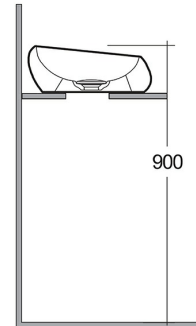

# RAK-CLOUD MATT WHITE - CLOCT6000500A

Wash basin | Counter Top

**RAK**  
CERAMICS

## Technical specifications

Dimensions: 580 x 400 mm

Weight: 11 Kg

Color: Matt White

Shape of basin: Oval

Suites: [RAK-CLOUD](#)

Code	Name
CLOAC4400500A	RAK-CLOUD Ceramic Waste Cover (500)
CLOCT6000500A	RAK-CLOUD WASHBASIN MATT WHITE 58CM

Dimensions: All dimensions in mm. Tolerance of vitreous china & fireclay items:  $\pm 5\%$  for below 200mm and  $\pm 3\%$  for above 200mm; for all other items tolerance  $\pm 1\%$ . Note: Due to a continuing development program to improve design and performance, the manufacturer reserves all rights to vary specifications without prior information. Please note accessories are for photographic use only.