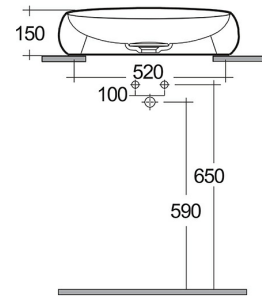

## Technical specifications

Dimensions: 580 x 400 mm

Weight: 11 Kg

Color: Matt White

Shape of basin: Oval

Suites: [RAK-CLOUD](#)

Code	Name
CLOAC4400500A	RAK-CLOUD Ceramic Waste Cover (500)
CLOCT6000500A	RAK-CLOUD WASHBASIN MATT WHITE 58CM

Dimensions: All dimensions in mm. Tolerance of vitreous china & fireclay items:  $\pm 5\%$  for below 200mm and  $\pm 3\%$  for above 200mm; for all other items tolerance  $\pm 1\%$ . Note: Due to a continuing development program to improve design and performance, the manufacturer reserves all rights to vary specifications without prior information. Please note accessories are for photographic use only.