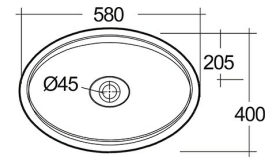

# RAK-CLOUD MATT WHITE - CLOCT6000500A

Wash basin | Counter Top

**RAK**  
CERAMICS

## Technical specifications

Dimensions: 580 x 400 mm

Weight: 11 Kg

Color: Matt White

Shape of basin: Oval

Suites: [RAK-CLOUD](#)

Code	Name
CLOAC4400500A	RAK-CLOUD Ceramic Waste Cover (500)
CLOCT6000500A	RAK-CLOUD WASHBASIN MATT WHITE 58CM

Dimensions: All dimensions in mm. Tolerance of vitreous china & fireclay items:  $\pm 5\%$  for below 200mm and  $\pm 3\%$  for above 200mm; for all other items tolerance  $\pm 1\%$ . Note: Due to a continuing development program to improve design and performance, the manufacturer reserves all rights to vary specifications without prior information. Please note accessories are for photographic use only.