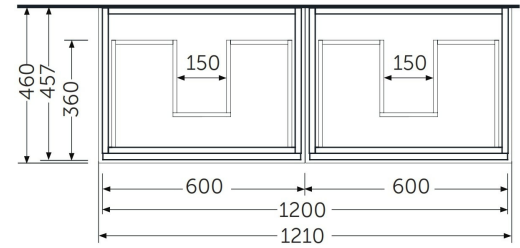

### Technical specifications

Dimensions:	1200 x 460 mm
Weight:	50 Kg
Color:	Pure White
Suites:	<a href="#">RAK-JOY</a>
<b>Code</b>	<b>Name</b>
JOYWH060PWH	60CM Wall Hung Vanity Unit

Dimensions: All dimensions in mm. Tolerance of vitreous china & fireclay items:  $\pm 5\%$  for below 200mm and  $\pm 3\%$  for above 200mm; for all other items tolerance  $\pm 1\%$ . Note: Due to a continuing development program to improve design and performance, the manufacturer reserves all rights to vary specifications without prior information. Please note accessories are for photographic use only.