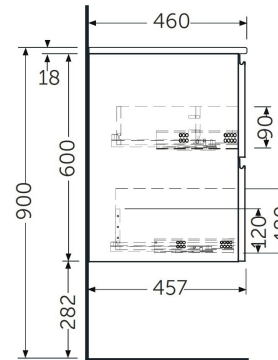

# RAK-JOY - JOYWH060PWH X 2

### Technical specifications

Dimensions:	1200 x 460 mm
Weight:	50 Kg
Color:	Pure White
Suites:	<a href="#">RAK-JOY</a>
<b>Code</b>	<b>Name</b>
JOYWH060PWH	60CM Wall Hung Vanity Unit

Dimensions: All dimensions in mm. Tolerance of vitreous china & fireclay items:  $\pm 5\%$  for below 200mm and  $\pm 3\%$  for above 200mm; for all other items tolerance  $\pm 1\%$ . Note: Due to a continuing development program to improve design and performance, the manufacturer reserves all rights to vary specifications without prior information. Please note accessories are for photographic use only.