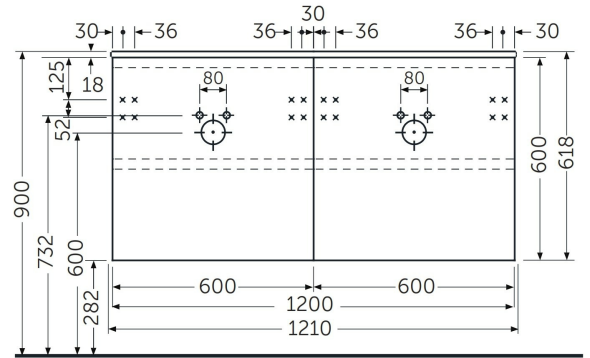

# RAK-JOY - JOYWH060PWH X 2

### Technical specifications

Dimensions:	1200 x 460 mm
Weight:	50 Kg
Color:	Pure White
Suites:	<a href="#">RAK-JOY</a>
<b>Code</b>	<b>Name</b>
JOYWH060PWH	60CM Wall Hung Vanity Unit

Dimensions: All dimensions in mm. Tolerance of vitreous china & fireclay items:  $\pm 5\%$  for below 200mm and  $\pm 3\%$  for above 200mm; for all other items tolerance  $\pm 1\%$ . Note: Due to a continuing development program to improve design and performance, the manufacturer reserves all rights to vary specifications without prior information. Please note accessories are for photographic use only.