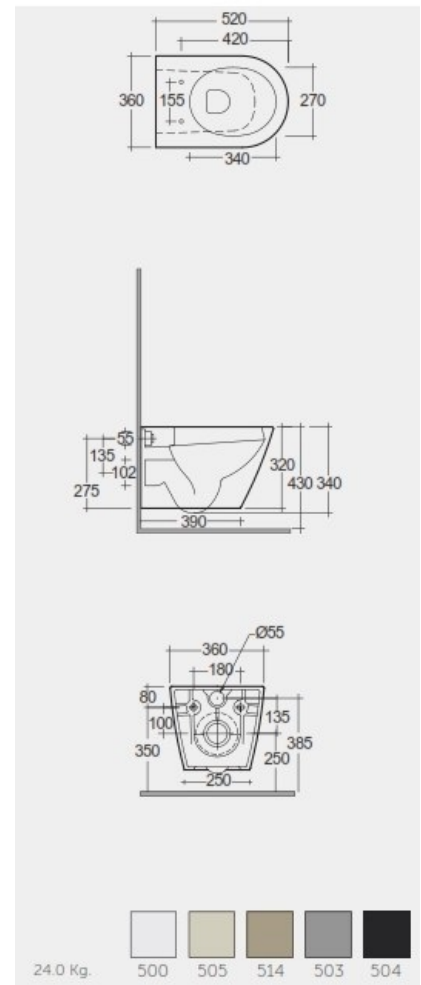

RAK-FEELING - RST23504A - MATT BLACK

Wall Hung | Water Closet

RAK
CERAMICS

TECHNICAL SPECIFICATIONS

Suite:	RAK-FEELING WC'S & BIDETS
Type:	Wall Hung
Dimensions:	520 x 360 mm
Weight:	24 Kg
Color:	MATT BLACK - 504
Trap type:	P Trap
Trapway type:	Concealed
Seat cover options:	Urea
Bowl shape:	Compact Oval
Soft close:	yes
Flush Type:	Dual Flush

Code	Name
RST23504A	RAK-FEELING RIMLESS WALL HUNG WATER CLOSET 52 CM MATT BLACK
RSTSC3901504	RAK-FEELING SOFT CLOSE SEAT COVER MATT BLACK

Dimensions: All dimensions in mm. Tolerance of vitreous china & fireclay items: $\pm 5\%$ for below 200mm and $\pm 3\%$ for above 200mm; for all other items tolerance $\pm 1\%$. Note: Due to a continuing development program to improve design and performance, the manufacturer reserves all rights to vary specifications without prior information. Please note accessories are for photographic use only.