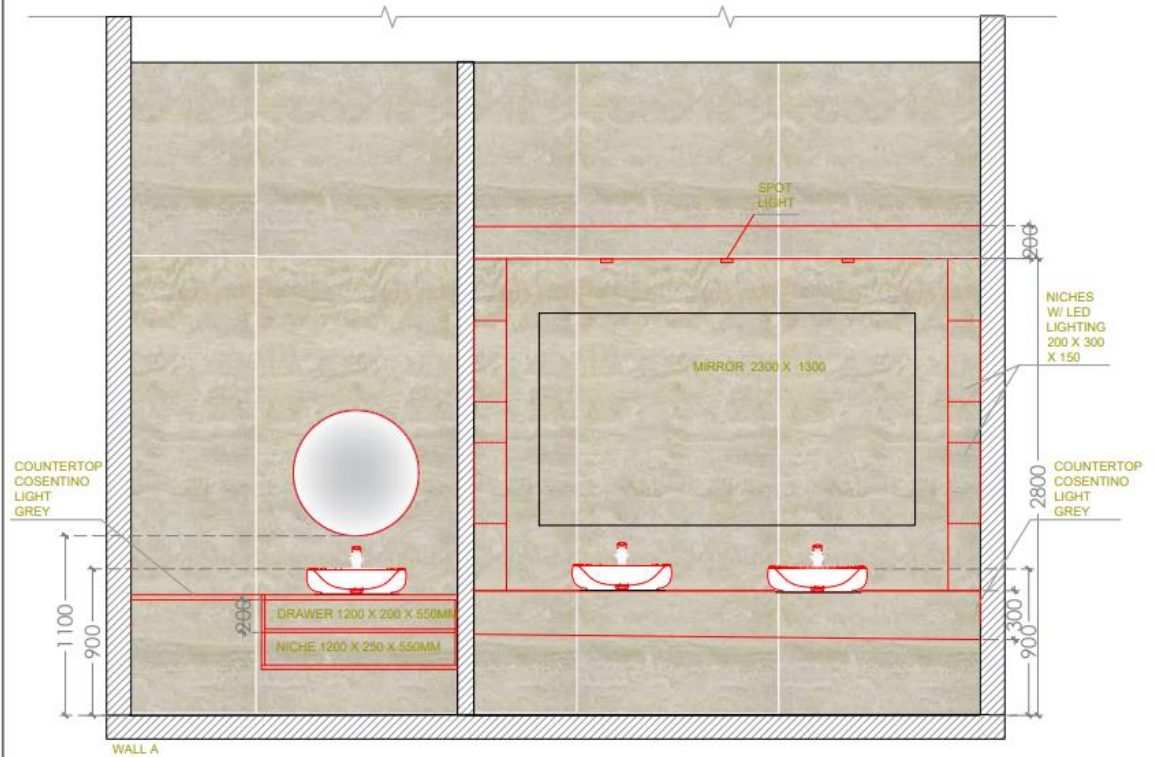

FLOOR
RHODE ISLAND LIGHT GREY
600 X 1200 MM
8.67 sm

WALL A
PONTINO IVORY
1200 X 2800 MM
20.40 sm

OTHER WALLS
RHODE ISLAND LIGHT GREY
600 X 1200 MM
47.60 sm

RAK-ILLUSION WASH BASIN
COUNTERTOP

RAK-ILLUSION WALL HUNG WC

- E2 PAPER HOLDER 
- RAK32107 SHATAFF W/ HOSE AND
HOLDER KLUDI RAK 
- CALIBER RAK21012 SINGLE
TOWEL BAR 440 MM 
- PUSHPLATE CHROME 
- E2 SINGLE LEVER HIGH RAISED
XL BASIN MIXER 
- RAK JOY MIRROR 1000 MM W/
LED LIGHTING 

3D IMAGE