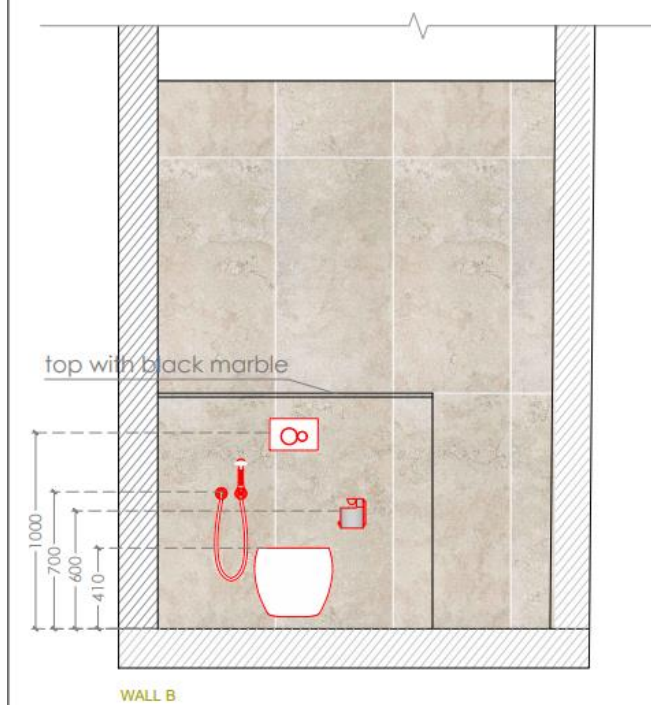

FLOOR
 RAPOLANO BEIGE
 600 X 600 MM
WALLS
 RAPOLANO
 1200 X 600 MM

- | | | | |
|---|---|--|---|
| KLUDI BALANCE SINGLE LEVER BASIN MIXER |  | HARMONY PAPER HOLDER KLUDI RAK |  |
| TOWEL HOLDER 400 MM BLACK MATT |  | ABS SHATAFF W/ HOSE AND HOLDER BLACK KLUDI RAK |  |
| KLUDI HEAD SHOWER A-QA head shower 1 S 250 mm DN 15 |  | RAK-ECOFIX - ROUND PUSH PLATES ABS MATT BLACK |  |
| KLUDI HAND SHOWER 3912039-00 |  | PROFILE STAR CONCEALED SINGLE LEVER SHOWER MIXER |  |

- | | |
|------------------------------------|---|
| RAK-ILLUSION WASH BASIN COUNTERTOP |  |
| RAK-ILLUSION WALL HUNG WC |  |

3D IMAGE

FLOOR
 RAPOLANO BEIGE
 600 X 600 MM
WALLS
 RAPOLANO
 1200 X 600 MM

- | | | | |
|---|--|--|--|
| KLUDI BALANCE SINGLE LEVER BASIN MIXER | | HARMONY PAPER HOLDER KLUDI RAK | |
| TOWEL HOLDER 400 MM BLACK MATT | | ABS SHATAFF W/ HOSE AND HOLDER BLACK KLUDI RAK | |
| KLUDI HEAD SHOWER A-QA head shower 1 S 250 mm DN 15 | | RAK-ECOFIX - ROUND PUSH PLATES ABS MATT BLACK | |
| KLUDI HAND SHOWER 3912039-00 | | PROFILE STAR CONCEALED SINGLE LEVER SHOWER MIXER | |

- | | |
|------------------------------------|--|
| RAK-ILLUSION WASH BASIN COUNTERTOP | |
| RAK-ILLUSION WALL HUNG WC | |

3D IMAGE