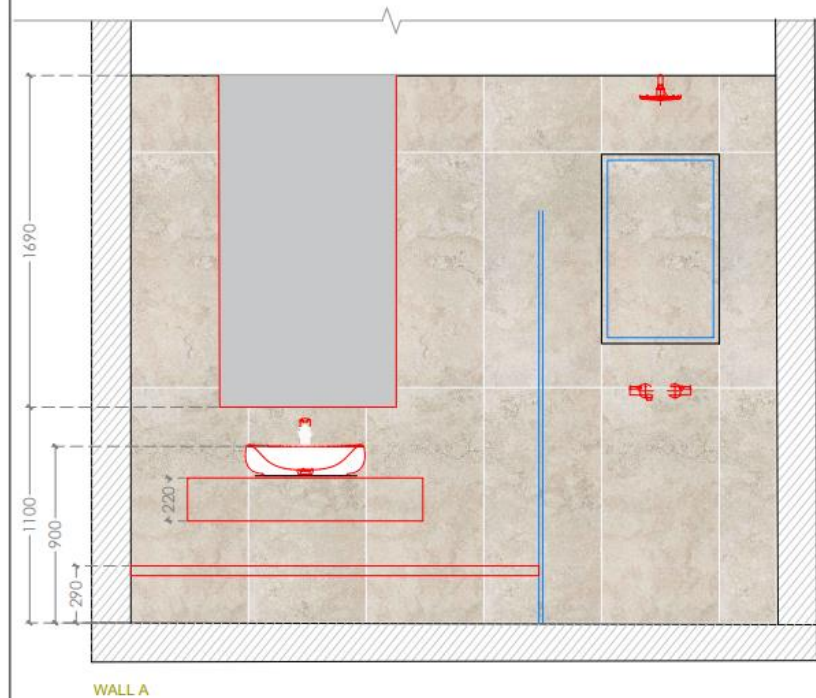

FLOOR
 RAPOLANO BEIGE
 600 X 600 MM
WALLS
 RAPOLANO
 1200 X 600 MM

- | | | | |
|---|---|--|---|
| KLUDI BALANCE SINGLE LEVER BASIN MIXER |  | HARMONY PAPER HOLDER KLUDI RAK |  |
| TOWEL HOLDER 400 MM BLACK MATT |  | ABS SHATAFF W/ HOSE AND HOLDER BLACK KLUDI RAK |  |
| KLUDI HEAD SHOWER A-QA head shower 1 S 250 mm DN 15 |  | RAK-ECOFIX - ROUND PUSH PLATES ABS MATT BLACK |  |
| KLUDI HAND SHOWER 3912039-00 |  | PROFILE STAR CONCEALED SINGLE LEVER SHOWER MIXER |  |

- | | |
|------------------------------------|---|
| RAK-ILLUSION WASH BASIN COUNTERTOP |  |
| RAK-ILLUSION WALL HUNG WC |  |

3D IMAGE

FLOOR
 RAPOLANO BEIGE
 600 X 600 MM
WALLS
 RAPOLANO
 1200 X 600 MM

- | | | | |
|---|--|--|--|
| KLUDI BALANCE SINGLE LEVER BASIN MIXER | | HARMONY PAPER HOLDER KLUDI RAK | |
| TOWEL HOLDER 400 MM BLACK MATT | | ABS SHATAFF W/ HOSE AND HOLDER BLACK KLUDI RAK | |
| KLUDI HEAD SHOWER A-QA head shower 1 S 250 mm DN 15 | | RAK-ECOFIX - ROUND PUSH PLATES ABS MATT BLACK | |
| KLUDI HAND SHOWER 3912039-00 | | PROFILE STAR CONCEALED SINGLE LEVER SHOWER MIXER | |

- | | |
|------------------------------------|--|
| RAK-ILLUSION WASH BASIN COUNTERTOP | |
| RAK-ILLUSION WALL HUNG WC | |

3D IMAGE