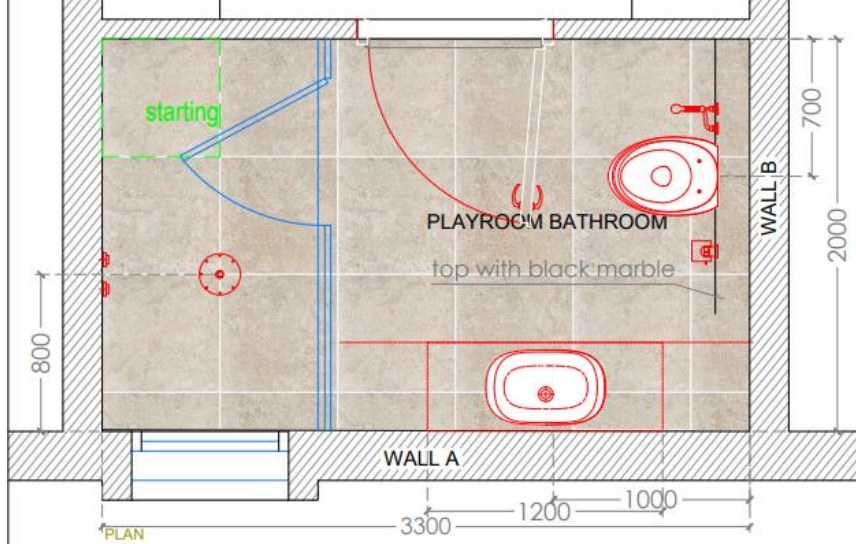

FLOOR
 RAPOLANO BEIGE
 600 X 600 MM
WALLS
 RAPOLANO
 1200 X 600 MM

- | | | | |
|---|---|--|---|
| KLUDI BALANCE SINGLE LEVER BASIN MIXER |  | HARMONY PAPER HOLDER KLUDI RAK |  |
| TOWEL HOLDER 400 MM BLACK MATT |  | ABS SHATAFF W/ HOSE AND HOLDER BLACK KLUDI RAK |  |
| KLUDI HEAD SHOWER A-QA head shower 1 S 250 mm DN 15 |  | RAK-ECOFIX - ROUND PUSH PLATES ABS MATT BLACK |  |
| KLUDI HAND SHOWER 3912039-00 |  | PROFILE STAR CONCEALED SINGLE LEVER SHOWER MIXER |  |

- | | |
|------------------------------------|---|
| RAK-ILLUSION WASH BASIN COUNTERTOP |  |
| RAK-ILLUSION WALL HUNG WC |  |

3D IMAGE

FLOOR
 RAPOLANO BEIGE
 600 X 600 MM
WALLS
 RAPOLANO
 1200 X 600 MM

- | | | | |
|---|--|--|--|
| KLUDI BALANCE SINGLE LEVER BASIN MIXER | | HARMONY PAPER HOLDER KLUDI RAK | |
| TOWEL HOLDER 400 MM BLACK MATT | | ABS SHATAFF W/ HOSE AND HOLDER BLACK KLUDI RAK | |
| KLUDI HEAD SHOWER A-QA head shower 1 S 250 mm DN 15 | | RAK-ECOFIX - ROUND PUSH PLATES ABS MATT BLACK | |
| KLUDI HAND SHOWER 3912039-00 | | PROFILE STAR CONCEALED SINGLE LEVER SHOWER MIXER | |

- | | |
|------------------------------------|--|
| RAK-ILLUSION WASH BASIN COUNTERTOP | |
| RAK-ILLUSION WALL HUNG WC | |

3D IMAGE