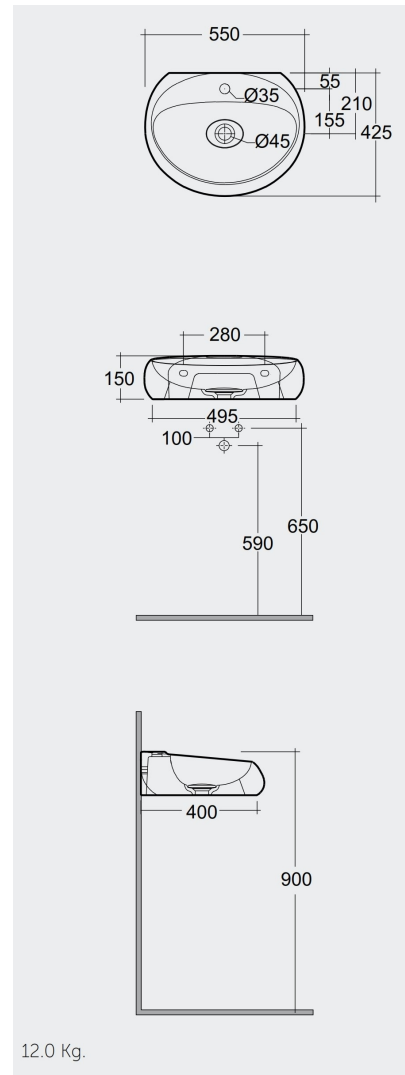

RAK-CLOUD MATT BLACK - CLOWB5501504A

Wash basin | Wall Hung

RAK
CERAMICS

TECHNICAL SPECIFICATIONS

Suite:	RAK-CLOUD
Type:	Wall Hung
Dimensions:	550 x 425 mm
Weight:	12 Kg
Color:	MATT BLACK - 504
Shape of basin:	Oval

Code	Name
CLOWB5501504A	RAK-CLOUD WASHBASIN 55 CM MATT BLACK
CLOAC4400504A	Ceramic Waste Cover Matt Black (504)

Dimensions: All dimensions in mm. Tolerance of vitreous china & fireclay items: $\pm 5\%$ for below 200mm and $\pm 3\%$ for above 200mm; for all other items tolerance $\pm 1\%$. Note: Due to a continuing development program to improve design and performance, the manufacturer reserves all rights to vary specifications without prior information. Please note accessories are for photographic use only.