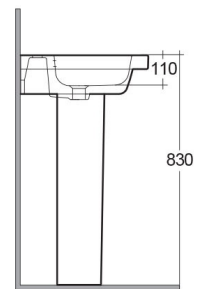

**RAK-RESORT**  
**Wash basin | Pedestal**

**RAK**  
 CERAMICS

**TECHNICAL SPECIFICATIONS**

Suite:	RAK-RESORT
Type:	Pedestal
Dimensions:	550 x 460 mm
Weight:	29 Kg
Color:	Alpine White
Shape of basin:	Rounded Rectangle
Overflow hole:	yes

Code	Name
RST0801AWHA	RESORT WASH BASIN 55CM
CY0102AWHA	CAROLINE PEDESTAL

Dimensions: All dimensions in mm. Tolerance of vitreous china & fireclay items: ± 5% for below 200mm and ± 3% for above 200mm; for all other items tolerance ± 1%. Note: Due to a continuing development program to improve design and performance, the manufacturer reserves all rights to vary specifications without prior information. Please note accessories are for photographic use only.