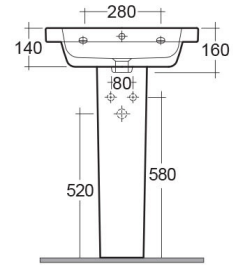

**RAK-RESORT**  
**Wash basin | Pedestal**

**RAK**  
 CERAMICS

**TECHNICAL SPECIFICATIONS**

Suite:	RAK-RESORT
Type:	Pedestal
Dimensions:	550 x 460 mm
Weight:	29 Kg
Color:	Alpine White
Shape of basin:	Rounded Rectangle
Overflow hole:	yes

Code	Name
RST0801AWHA	RESORT WASH BASIN 55CM
CY0102AWHA	CAROLINE PEDESTAL

Dimensions: All dimensions in mm. Tolerance of vitreous china & fireclay items: ± 5% for below 200mm and ± 3% for above 200mm; for all other items tolerance ± 1%. Note: Due to a continuing development program to improve design and performance, the manufacturer reserves all rights to vary specifications without prior information. Please note accessories are for photographic use only.