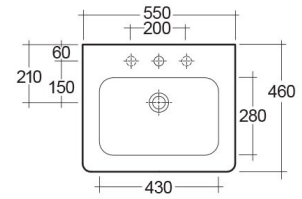

**RAK-RESORT**  
**Wash basin | Pedestal**

**RAK**  
 CERAMICS

**TECHNICAL SPECIFICATIONS**

Suite:	RAK-RESORT
Type:	Pedestal
Dimensions:	550 x 460 mm
Weight:	29 Kg
Color:	Alpine White
Shape of basin:	Rounded Rectangle
Overflow hole:	yes

Code	Name
RST0801AWHA	RESORT WASH BASIN 55CM
CY0102AWHA	CAROLINE PEDESTAL

Dimensions: All dimensions in mm. Tolerance of vitreous china & fireclay items: ± 5% for below 200mm and ± 3% for above 200mm; for all other items tolerance ± 1%. Note: Due to a continuing development program to improve design and performance, the manufacturer reserves all rights to vary specifications without prior information. Please note accessories are for photographic use only.