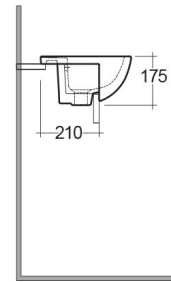

## TECHNICAL SPECIFICATIONS

Suite:	RAK-COMPACT
Type:	Semi Recessed
Dimensions:	400 x 325 mm
Weight:	7 Kg
Color:	Alpine White
Shape of basin:	Oval
Overflow hole:	yes

Code	Name
CO0902AWHA	COMPACT WASH BASIN SEMI-RECESSED 40CM

Dimensions: All dimensions in mm. Tolerance of vitreous china & fireclay items:  $\pm 5\%$  for below 200mm and  $\pm 3\%$  for above 200mm; for all other items tolerance  $\pm 1\%$ . Note: Due to a continuing development program to improve design and performance, the manufacturer reserves all rights to vary specifications without prior information. Please note accessories are for photographic use only.