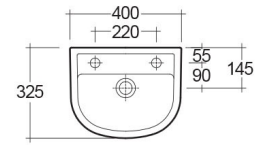

## TECHNICAL SPECIFICATIONS

Suite:	RAK-COMPACT
Type:	Semi Recessed
Dimensions:	400 x 325 mm
Weight:	7 Kg
Color:	Alpine White
Shape of basin:	Oval
Overflow hole:	yes

Code	Name
CO0902AWHA	COMPACT WASH BASIN SEMI-RECESSED 40CM

Dimensions: All dimensions in mm. Tolerance of vitreous china & fireclay items:  $\pm 5\%$  for below 200mm and  $\pm 3\%$  for above 200mm; for all other items tolerance  $\pm 1\%$ . Note: Due to a continuing development program to improve design and performance, the manufacturer reserves all rights to vary specifications without prior information. Please note accessories are for photographic use only.