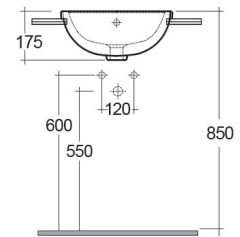

## TECHNICAL SPECIFICATIONS

Suite:	RAK-COMPACT
Type:	Semi Recessed
Dimensions:	400 x 325 mm
Weight:	7 Kg
Color:	Alpine White
Shape of basin:	Oval
Overflow hole:	yes

Code	Name
CO0902AWHA	COMPACT WASH BASIN SEMI-RECESSED 40CM

Dimensions: All dimensions in mm. Tolerance of vitreous china & fireclay items:  $\pm 5\%$  for below 200mm and  $\pm 3\%$  for above 200mm; for all other items tolerance  $\pm 1\%$ . Note: Due to a continuing development program to improve design and performance, the manufacturer reserves all rights to vary specifications without prior information. Please note accessories are for photographic use only.