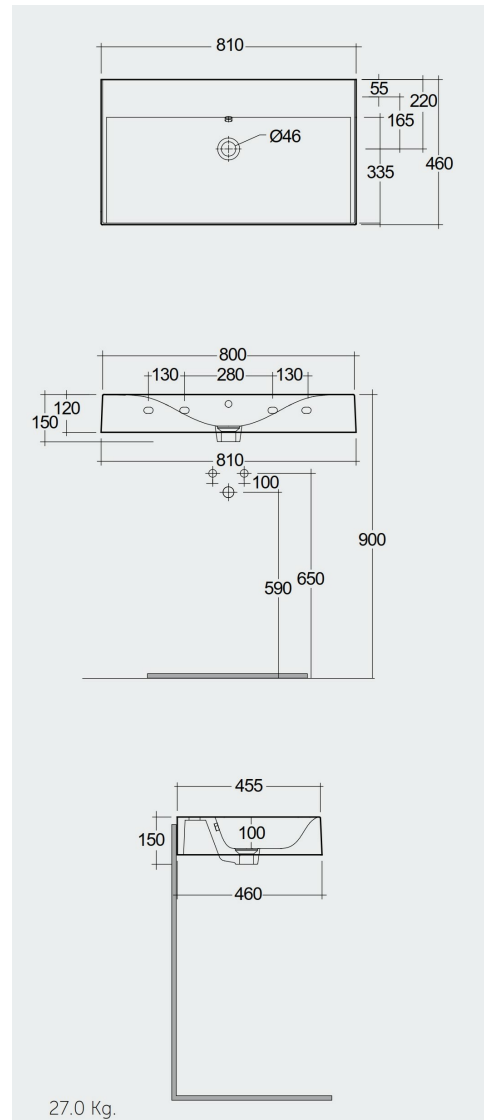

RAK-DES - DESWB08100AWHA - W/O TAP HOLE

Wash basin | Wall Hung

RAK
CERAMICS

Technical specifications

Dimensions:	810 x 460 mm
Weight:	27 Kg
Color:	Alpine White
Shape of basin:	Rectangle
Overflow hole:	yes
Suites:	RAK-DES

Code	Name
DESWB08100AWHA	RAK-DES WALL HUNG WASH BASIN ALPINE WHITE 81 CM W/O TAP HOLE

Dimensions: All dimensions in mm. Tolerance of vitreous china & fireclay items: $\pm 5\%$ for below 200mm and $\pm 3\%$ for above 200mm; for all other items tolerance $\pm 1\%$. Note: Due to a continuing development program to improve design and performance, the manufacturer reserves all rights to vary specifications without prior information. Please note accessories are for photographic use only.