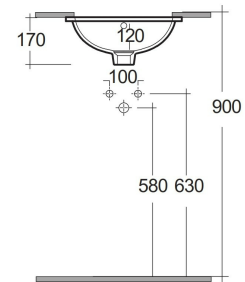

## Technical specifications

Dimensions: 360 x 360 mm

Weight: 5 Kg

Color: Alpine White

Shape of basin: Round

Suites: [RAK-VARIANT](#)

Code	Name
VARUC13600AWHA	ROUND UNDER COUNDER WASH BASIN 36 CM

Dimensions: All dimensions in mm. Tolerance of vitreous china & fireclay items:  $\pm 5\%$  for below 200mm and  $\pm 3\%$  for above 200mm; for all other items tolerance  $\pm 1\%$ . Note: Due to a continuing development program to improve design and performance, the manufacturer reserves all rights to vary specifications without prior information. Please note accessories are for photographic use only.