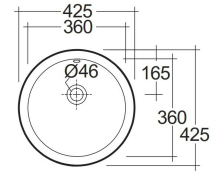

## Technical specifications

Dimensions: 360 x 360 mm

Weight: 5 Kg

Color: Alpine White

Shape of basin: Round

Suites: [RAK-VARIANT](#)

Code	Name
VARUC13600AWHA	ROUND UNDER COUNDER WASH BASIN 36 CM

Dimensions: All dimensions in mm. Tolerance of vitreous china & fireclay items:  $\pm 5\%$  for below 200mm and  $\pm 3\%$  for above 200mm; for all other items tolerance  $\pm 1\%$ . Note: Due to a continuing development program to improve design and performance, the manufacturer reserves all rights to vary specifications without prior information. Please note accessories are for photographic use only.