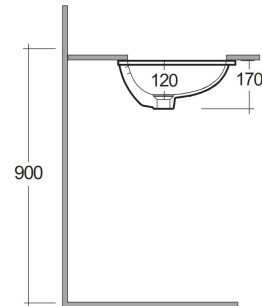

## Technical specifications

Dimensions: 360 x 360 mm

Weight: 5 Kg

Color: Alpine White

Shape of basin: Round

Suites: [RAK-VARIANT](#)

Code	Name
VARUC13600AWHA	ROUND UNDER COUNDER WASH BASIN 36 CM

Dimensions: All dimensions in mm. Tolerance of vitreous china & fireclay items:  $\pm 5\%$  for below 200mm and  $\pm 3\%$  for above 200mm; for all other items tolerance  $\pm 1\%$ . Note: Due to a continuing development program to improve design and performance, the manufacturer reserves all rights to vary specifications without prior information. Please note accessories are for photographic use only.