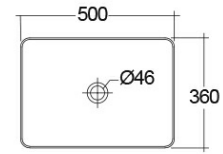

# RAK-FEELING WB SLIM - FEECT5000500A

Wash basin | Counter Top

**RAK**  
CERAMICS

## Technical specifications

Dimensions:	500 x 360 mm
Weight:	12.5 Kg
Color:	MATT WHITE - 500
Shape of basin:	Rectangle
Suites:	<a href="#">RAK-FEELING WASHBASINS</a>

Code	Name
DUO000500A	RAK-DUO Click Clack Wastes Matte White
DUO002500A	RAK-DUO Free Flow Wastes Matte White
FEECT5000500A	RAK-FEELING SLIM RECTANGULAR WASH BASIN MATT WHITE 500 - 50 CM

Dimensions: All dimensions in mm. Tolerance of vitreous china & fireclay items:  $\pm 5\%$  for below 200mm and  $\pm 3\%$  for above 200mm; for all other items tolerance  $\pm 1\%$ . Note: Due to a continuing development program to improve design and performance, the manufacturer reserves all rights to vary specifications without prior information. Please note accessories are for photographic use only.