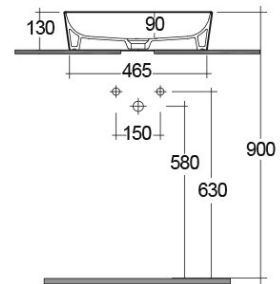

# RAK-FEELING WB SLIM - FEECT5000500A

Wash basin | Counter Top

**RAK**  
CERAMICS

## Technical specifications

Dimensions:	500 x 360 mm
Weight:	12.5 Kg
Color:	MATT WHITE - 500
Shape of basin:	Rectangle
Suites:	<a href="#">RAK-FEELING WASHBASINS</a>

Code	Name
DUO000500A	RAK-DUO Click Clack Wastes Matte White
DUO002500A	RAK-DUO Free Flow Wastes Matte White
FEECT5000500A	RAK-FEELING SLIM RECTANGULAR WASH BASIN MATT WHITE 500 - 50 CM

Dimensions: All dimensions in mm. Tolerance of vitreous china & fireclay items:  $\pm 5\%$  for below 200mm and  $\pm 3\%$  for above 200mm; for all other items tolerance  $\pm 1\%$ . Note: Due to a continuing development program to improve design and performance, the manufacturer reserves all rights to vary specifications without prior information. Please note accessories are for photographic use only.