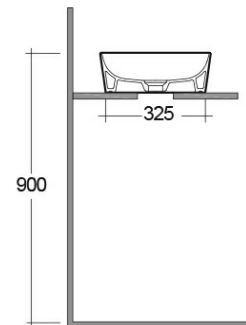

# RAK-FEELING WB SLIM - FEECT5000500A

Wash basin | Counter Top

**RAK**  
CERAMICS

## Technical specifications

Dimensions:	500 x 360 mm
Weight:	12.5 Kg
Color:	MATT WHITE - 500
Shape of basin:	Rectangle
Suites:	<a href="#">RAK-FEELING WASHBASINS</a>

Code	Name
DUO000500A	RAK-DUO Click Clack Wastes Matte White
DUO002500A	RAK-DUO Free Flow Wastes Matte White
FEECT5000500A	RAK-FEELING SLIM RECTANGULAR WASH BASIN MATT WHITE 500 - 50 CM

Dimensions: All dimensions in mm. Tolerance of vitreous china & fireclay items:  $\pm 5\%$  for below 200mm and  $\pm 3\%$  for above 200mm; for all other items tolerance  $\pm 1\%$ . Note: Due to a continuing development program to improve design and performance, the manufacturer reserves all rights to vary specifications without prior information. Please note accessories are for photographic use only.