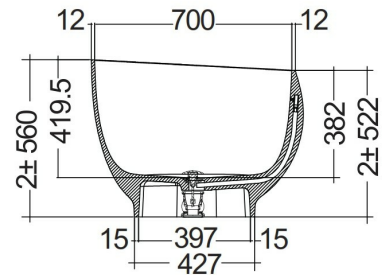

### Technical specifications

Dimensions:	753 x 1400 mm
Water capacity:	172 l
Weight:	125 Kg
Color:	MATT BEIGE - 505
Suites:	<a href="#">RAK-CLOUD</a>

Code	Name
CLOBT14075505	RAK-CLOUD FREE STANDING BATHTUB MATT GREIGE 140X758CM

Dimensions: All dimensions in mm. Tolerance of vitreous china & fireclay items:  $\pm 5\%$  for below 200mm and  $\pm 3\%$  for above 200mm; for all other items tolerance  $\pm 1\%$ . Note: Due to a continuing development program to improve design and performance, the manufacturer reserves all rights to vary specifications without prior information. Please note accessories are for photographic use only.