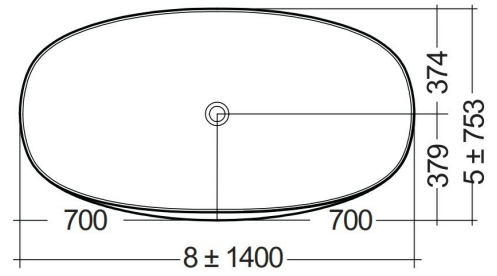

# RAK-CLOUD MATT GREIGE - CLOBT14075505

### Technical specifications

Dimensions:	753 x 1400 mm
Water capacity:	172 l
Weight:	125 Kg
Color:	MATT BEIGE - 505
Suites:	<a href="#">RAK-CLOUD</a>

Code	Name
CLOBT14075505	RAK-CLOUD FREE STANDING BATHTUB MATT GREIGE 140X758CM

Dimensions: All dimensions in mm. Tolerance of vitreous china & fireclay items:  $\pm 5\%$  for below 200mm and  $\pm 3\%$  for above 200mm; for all other items tolerance  $\pm 1\%$ . Note: Due to a continuing development program to improve design and performance, the manufacturer reserves all rights to vary specifications without prior information. Please note accessories are for photographic use only.