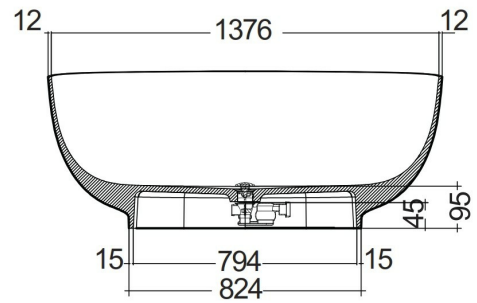

### Technical specifications

Dimensions:	753 x 1400 mm
Water capacity:	172 l
Weight:	125 Kg
Color:	MATT BEIGE - 505
Suites:	<a href="#">RAK-CLOUD</a>

Code	Name
CLOBT14075505	RAK-CLOUD FREE STANDING BATHTUB MATT GREIGE 140X758CM

Dimensions: All dimensions in mm. Tolerance of vitreous china & fireclay items:  $\pm 5\%$  for below 200mm and  $\pm 3\%$  for above 200mm; for all other items tolerance  $\pm 1\%$ . Note: Due to a continuing development program to improve design and performance, the manufacturer reserves all rights to vary specifications without prior information. Please note accessories are for photographic use only.