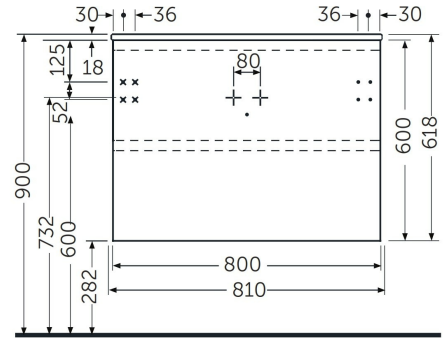

### Technical specifications

Dimensions: 800 x 460 mm

Weight: 29 Kg

Color: Pure White

Suites: [RAK-JOY](#)

Code	Name
JOYWH080PWH	80CM Wall Hung Vanity Unit

Dimensions: All dimensions in mm. Tolerance of vitreous china & fireclay items:  $\pm 5\%$  for below 200mm and  $\pm 3\%$  for above 200mm; for all other items tolerance  $\pm 1\%$ . Note: Due to a continuing development program to improve design and performance, the manufacturer reserves all rights to vary specifications without prior information. Please note accessories are for photographic use only.