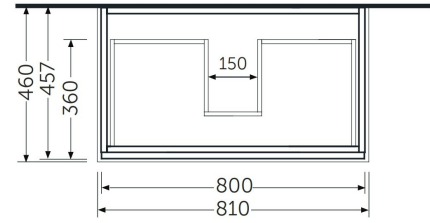

### Technical specifications

Dimensions: 800 x 460 mm

Weight: 29 Kg

Color: Pure White

Suites: [RAK-JOY](#)

Code	Name
JOYWH080PWH	80CM Wall Hung Vanity Unit

Dimensions: All dimensions in mm. Tolerance of vitreous china & fireclay items:  $\pm 5\%$  for below 200mm and  $\pm 3\%$  for above 200mm; for all other items tolerance  $\pm 1\%$ . Note: Due to a continuing development program to improve design and performance, the manufacturer reserves all rights to vary specifications without prior information. Please note accessories are for photographic use only.