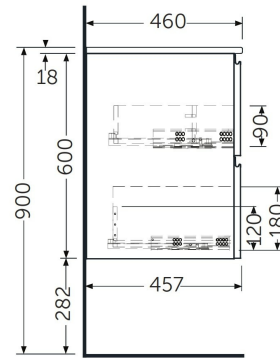

### Technical specifications

Dimensions: 800 x 460 mm

Weight: 29 Kg

Color: Pure White

Suites: [RAK-JOY](#)

Code	Name
JOYWH080PWH	80CM Wall Hung Vanity Unit

Dimensions: All dimensions in mm. Tolerance of vitreous china & fireclay items:  $\pm 5\%$  for below 200mm and  $\pm 3\%$  for above 200mm; for all other items tolerance  $\pm 1\%$ . Note: Due to a continuing development program to improve design and performance, the manufacturer reserves all rights to vary specifications without prior information. Please note accessories are for photographic use only.