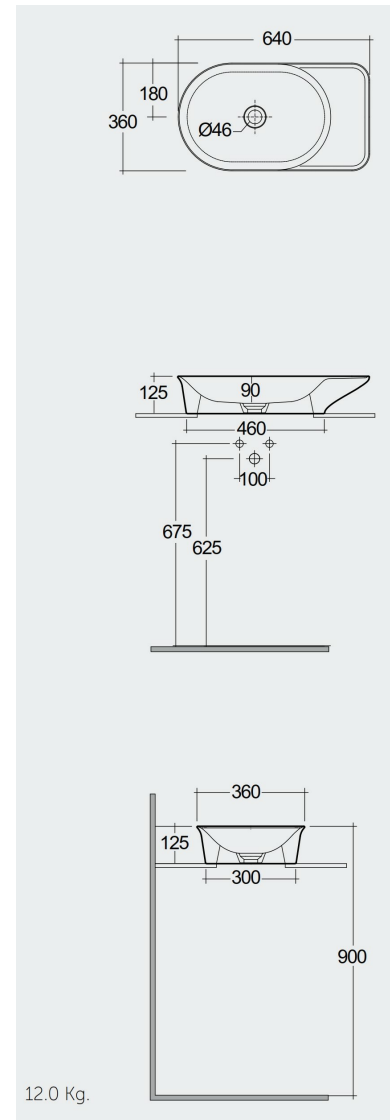

RAK-VALET - VALCT6400AWHA

Wash basin | Counter Top

RAK
CERAMICS

Technical specifications

Dimensions:	640 x 360 mm
Weight:	12 Kg
Color:	Alpine White
Shape of basin:	Compact Oval
Suites:	RAK-VALET

Code	Name
DUO002AWHA	RAK-DUO
DUO000AWHA	RAK-DUO
VALCT6400AWHA	RAK-VALET COUNTERTOP WASHBASIN 64 CM - ALPINE WHITE

Dimensions: All dimensions in mm. Tolerance of vitreous china & fireclay items: $\pm 5\%$ for below 200mm and $\pm 3\%$ for above 200mm; for all other items tolerance $\pm 1\%$. Note: Due to a continuing development program to improve design and performance, the manufacturer reserves all rights to vary specifications without prior information. Please note accessories are for photographic use only.