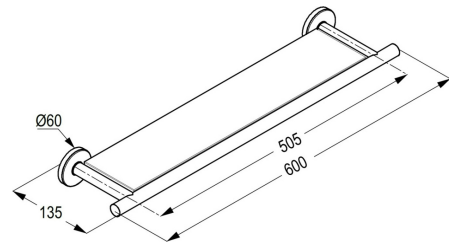

TECHNICAL DATASHEET

Reference: RAK21013*

Product: CALIBER glass shelf

*RAK21013

Chrome Finish

*RAK21013.GD1

Gold Color
Glossy Finish

*RAK21013.RG1

Rose Gold Color
Glossy Finish

*RAK21013.BK1

Black Color
Glossy Finish

Product Description:

glass shelf
wall fastening
with screws and dowels

Advertisement:

- KLUDI RAK LLC item no. RAK21013
- Chrome plated/PVD Gold/PVD Rose Gold/PVD Black brass

glass shelf, manufacturer KLUDI RAK LLC, KLUDI RAK CALIBER bathroom accessories item no. RAK21013, wall fastening, with screws and dowels, with centre distance 505 mm, projection from wall 135 mm, with total length 600 mm

Line Drawing:

RAK21013 online

1/6/2021

KLUDI
RAK
"We Stand for Water Saving"