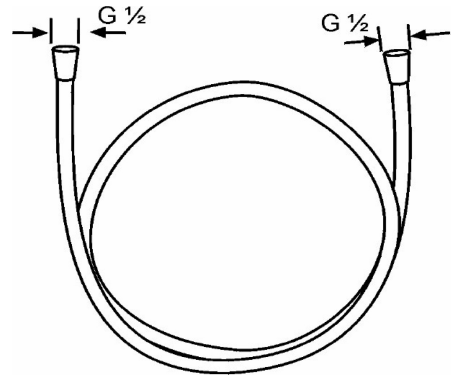

TECHNICAL DATASHEET

Reference: RAK22038*

Product: Supreme hose

*RAK22038.GD1

Gold Color
Glossy Finish

*RAK22038.RG1

Rose Gold Color
Glossy Finish

*RAK22038.BK1

Black Color
Glossy Finish

Product Description:

Supreme Hose
with conical nuts
1/2 inch x 1/2 inch x 1500 mm
with rubber washers

Advertisement:

- KLUDI RAK LLC item no. RAK22038
- PVC silver Hose
- in accordance to EN 1113

Shower Hose DN 15, manufacturer KLUDI RAK LLC,
KLUDI RAK Shower hose item no. RAK22038, DN 15,
Supreme Hose, with Chromolux look, with conical nuts
Chrome plated/PVD Gold/PVD Rose Gold/PVD Black
1/2 inch x 1/2 inch x 1500 mm

Line Drawing:

RAK22038 online

1/6/2021

KLUDI
RAK
"We Stand for Water Saving"