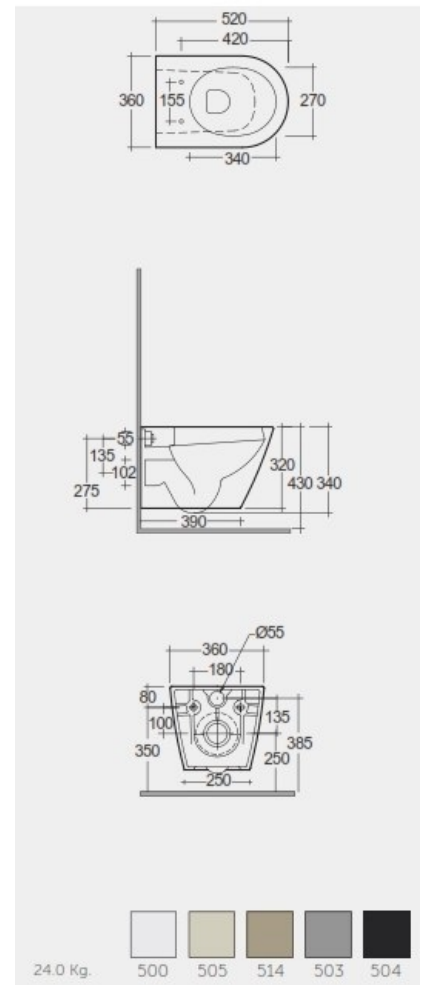

RAK-FEELING - RST23500A - MATT WHITE

Wall Hung | Water Closet

RAK
CERAMICS

TECHNICAL SPECIFICATIONS

Suite:	RAK-FEELING WC'S & BIDETS
Type:	Wall Hung
Dimensions:	520 x 360 mm
Weight:	24 Kg
Color:	MATT WHITE - 500
Trap type:	P Trap
Trapway type:	Concealed
Seat cover options:	Urea
Bowl shape:	Compact Oval
Soft close:	yes
Flush Type:	Dual Flush

Code	Name
RST23500A	RAK-FEELING RIMLESS WALL HUNG WATER CLOSET 52 CM MATT WHITE
RSTSC3901500	RAK-FEELING SOFT CLOSE SEAT COVER MATT WHITE

Dimensions: All dimensions in mm. Tolerance of vitreous china & fireclay items: $\pm 5\%$ for below 200mm and $\pm 3\%$ for above 200mm; for all other items tolerance $\pm 1\%$. Note: Due to a continuing development program to improve design and performance, the manufacturer reserves all rights to vary specifications without prior information. Please note accessories are for photographic use only.