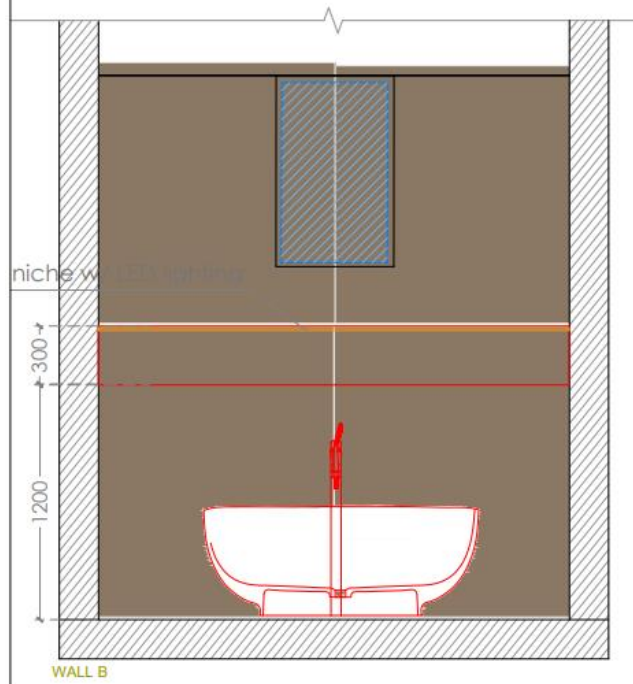

<p>RAK-ILLUSION WASH BASIN COUNTERTOP</p> 	<p>FLOOR RAPOLANO BEIGE 600 X 600 MM</p> <p>WALLS RAPOLANO BEIGE 1200 X 600 MM</p> <p>WALL A URBAN MARBLE 1200 X 2800 MM</p> <p>WALL B UNI MOCCA 1200 X 2800 MM</p>
<p>RAK-ILLUSION WALL HUNG WC</p> 	
<p>RAK-CONTOUR OVAL FREESTANDING BATHTUBS 800 X 1800 MM</p> 	

<p>KLUDI BALANCE SINGLE LEVER BASIN MIXER</p> 	<p>HARMONY PAPER HOLDER KLUDI RAK</p> 
<p>TOWEL HOLDER 400 MM BLACK MATT KLUDI HAND SHOWER 3912039-00</p> 	<p>ABS SHATAFF W/ HOSE AND HOLDER BLACK KLUDI RAK</p> 
<p>KLUDI HEAD SHOWER A-QA head shower 1 S 250 mm DN 15</p> 	<p>RAK-ECOFIX - ROUND PUSH PLATES ABS MATT BLACK</p> 
<p>KLUDI BALANCE FREE STANDING SINGLE LEVER BATHTUB MIXER</p> 	<p>PROFILE STAR CONCEALED SINGLE LEVER SHOWER MIXER</p> 

3D IMAGE