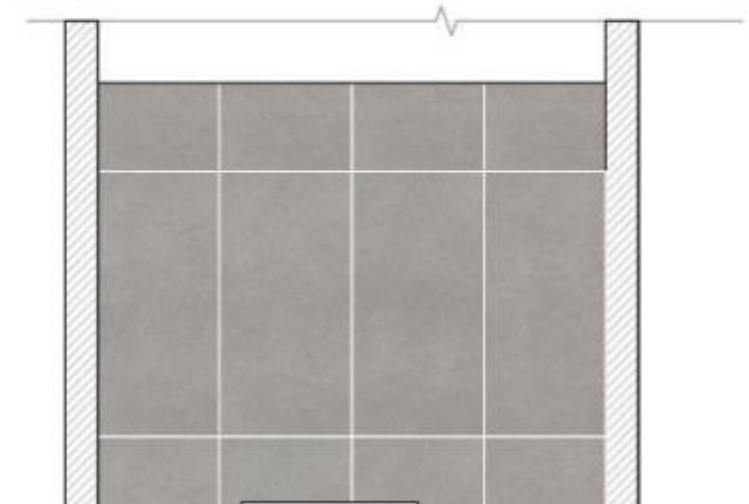

3D IMAGE

FLOOR	
RHODE ISLAND DARK GREY 600 X 1200 MM	
6.90 sm	
LINE WOOD BEIGE 195 X 1200 MM	
WALL A 5.10 sm	
FLAG STONE 1200 X 2800 MM	
12.00 sm	
OTHER WALLS	
RHODE ISLAND DARK GREY 600 X 1200 MM	
30.40 sm	

RAK-ILLUSION WASH BASIN
COUNTERTOP

RAK-ILLUSION WALL HUNG WC

E2 PAPER HOLDER

RAK32107 SHATAFF W/ HOSE AND
HOLDER: KLUDI RAK

CALIBER RAK21012 SINGLE
TOWEL BAR 440 MM

PUSHPLATE CHROME

E2 SINGLE LEVER HIGH RAISED
XL BASIN MIXER

RAK JOY MIRROR 1000 MM W/
LED LIGHTING

KLUDI DUAL SHOWER SYSTEM
L = 960 MM

KLUDI DUAL SHOWER SYSTEM
L = 960 MM

RAK
CERAMICS