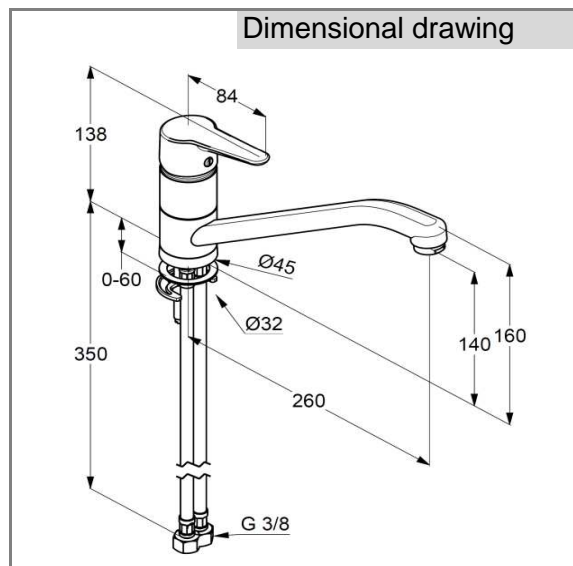

Product: **POLARIS single lever sink mixer DN 10**

Ref.: **RAK10014**

Product description

single lever sink mixer DN 10
 single hole mounted
 solid lever
 ceramic cartridge with hot water safety device
 swivelling (360°) spout l = 260 mm
 aerator M 24 x 1
 flow class A
 flexible high pressure supply tubes 3/8 inch
 rapid installation set
 noise group I
 in accordance to EN 817

Finishes:
 05 chrome plated

Advertisement

- * KLUDI RAK LLC item no. RAK10014
 POLARIS single lever sink mixer
- ** chrome plated brass, in accord. to EN 50930-6
- *** in accordance to EN 817
- **** ceramic cartridge K-35 with hot water safety device

single lever sink mixer, manufacturer KLUDI RAK LLC
 KLUDI RAK POLARIS item no. RAK10014
 type: single lever sink mixer, DN 10 / PN 10, with swivelling (360°) spout l = 260 mm,
 chrome plated brass, solid lever, chrome plated metal, noise level DIN 4109 group I,
 without report no., ceramic cartridge K-35 with hot water safety device,
 aerator M 24 x 1, flow class A (max. 0.25 l/s), flexible high pressure supply
 tubes 3/8 inch with DVGW / KIWA / WRAS / CSTBAT approval, rapid installation set
 dimensions: height 138 mm, nozzle height 140 mm, nozzle projection 260 mm,
 lever projection 84 mm

Flow rate diagram