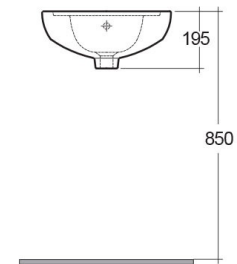

**RAK-COMPACT**  
Wash basin | Cloakroom

**RAK**  
CERAMICS

**TECHNICAL SPECIFICATIONS**

Suite:	RAK-COMPACT
Type:	Cloakroom
Dimensions:	440 x 360 mm
Weight:	6 Kg
Color:	Alpine White
Shape of basin:	Corner
Overflow hole:	yes

Code	Name
CO2601AWHA	COMPACT WASH BASIN CORNER CLOAKROOM 45CM

Dimensions: All dimensions in mm. Tolerance of vitreous china & fireclay items:  $\pm 5\%$  for below 200mm and  $\pm 3\%$  for above 200mm; for all other items tolerance  $\pm 1\%$ . Note: Due to a continuing development program to improve design and performance, the manufacturer reserves all rights to vary specifications without prior information. Please note accessories are for photographic use only.