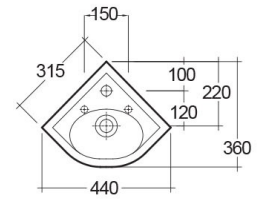

**RAK-COMPACT**  
Wash basin | Cloakroom

**RAK**  
CERAMICS

**TECHNICAL SPECIFICATIONS**

Suite:	RAK-COMPACT
Type:	Cloakroom
Dimensions:	440 x 360 mm
Weight:	6 Kg
Color:	Alpine White
Shape of basin:	Corner
Overflow hole:	yes

Code	Name
CO2601AWHA	COMPACT WASH BASIN CORNER CLOAKROOM 45CM

Dimensions: All dimensions in mm. Tolerance of vitreous china & fireclay items:  $\pm 5\%$  for below 200mm and  $\pm 3\%$  for above 200mm; for all other items tolerance  $\pm 1\%$ . Note: Due to a continuing development program to improve design and performance, the manufacturer reserves all rights to vary specifications without prior information. Please note accessories are for photographic use only.