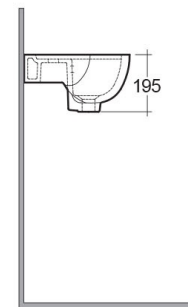

**RAK-COMPACT**  
Wash basin | Cloakroom

**RAK**  
CERAMICS

**TECHNICAL SPECIFICATIONS**

Suite:	RAK-COMPACT
Type:	Cloakroom
Dimensions:	440 x 360 mm
Weight:	6 Kg
Color:	Alpine White
Shape of basin:	Corner
Overflow hole:	yes

Code	Name
CO2601AWHA	COMPACT WASH BASIN CORNER CLOAKROOM 45CM

Dimensions: All dimensions in mm. Tolerance of vitreous china & fireclay items:  $\pm 5\%$  for below 200mm and  $\pm 3\%$  for above 200mm; for all other items tolerance  $\pm 1\%$ . Note: Due to a continuing development program to improve design and performance, the manufacturer reserves all rights to vary specifications without prior information. Please note accessories are for photographic use only.