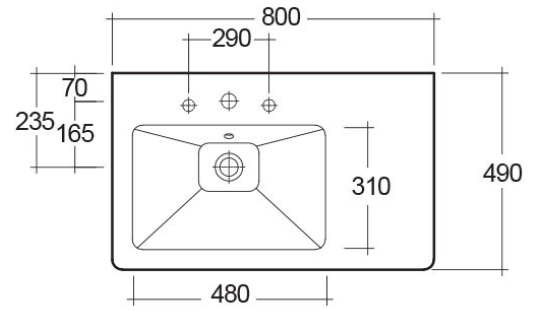

RAK-OPULENCE
Wash basin | Counter Top

RAK
 CERAMICS

TECHNICAL SPECIFICATIONS

Suite:	RAK-OPULENCE
Type:	Counter Top
Dimensions:	800 x 490 mm
Weight:	17 Kg
Color:	Alpine White
Shape of basin:	Rectangle
Ledge:	yes
Overflow hole:	yes

Code	Name
OP102AWHA	OPULENCE WASH BASIN CONSOLE (HIS) 80CM

Dimensions: All dimensions in mm. Tolerance of vitreous china & fireclay items: $\pm 5\%$ for below 200mm and $\pm 3\%$ for above 200mm; for all other items tolerance $\pm 1\%$. Note: Due to a continuing development program to improve design and performance, the manufacturer reserves all rights to vary specifications without prior information. Please note accessories are for photographic use only.