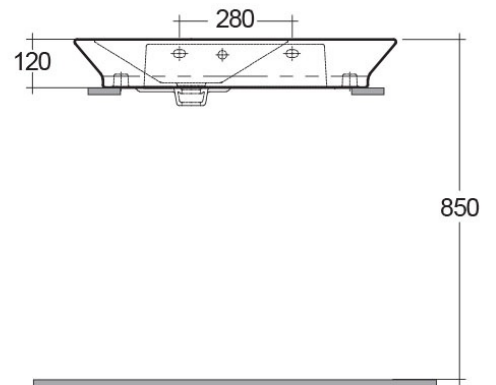

RAK-OPULENCE
Wash basin | Counter Top

RAK
 CERAMICS

TECHNICAL SPECIFICATIONS

Suite:	RAK-OPULENCE
Type:	Counter Top
Dimensions:	800 x 490 mm
Weight:	17 Kg
Color:	Alpine White
Shape of basin:	Rectangle
Ledge:	yes
Overflow hole:	yes

Code	Name
OP102AWHA	OPULENCE WASH BASIN CONSOLE (HIS) 80CM

Dimensions: All dimensions in mm. Tolerance of vitreous china & fireclay items: $\pm 5\%$ for below 200mm and $\pm 3\%$ for above 200mm; for all other items tolerance $\pm 1\%$. Note: Due to a continuing development program to improve design and performance, the manufacturer reserves all rights to vary specifications without prior information. Please note accessories are for photographic use only.