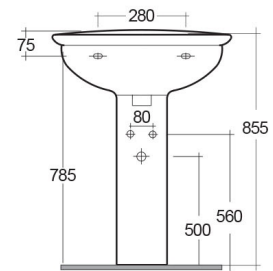

**RAK-KARLA**  
**Wash basin | Pedestal**

**RAK**  
 CERAMICS

**TECHNICAL SPECIFICATIONS**

Suite:	RAK-KARLA
Type:	Pedestal
Dimensions:	550 x 440 mm
Weight:	25 Kg
Color:	Alpine White, Ivory
Shape of basin:	Oval
Overflow hole:	yes

Code	Name
KR0701AWHA	KARLA WASH BASIN 55CM
KR0102AWHA	KARLA PEDESTAL

Dimensions: All dimensions in mm. Tolerance of vitreous china & fireclay items: ± 5% for below 200mm and ± 3% for above 200mm; for all other items tolerance ± 1%. Note: Due to a continuing development program to improve design and performance, the manufacturer reserves all rights to vary specifications without prior information. Please note accessories are for photographic use only.