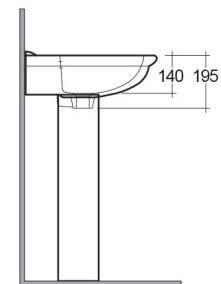

**RAK-KARLA**  
**Wash basin | Pedestal**

**RAK**  
 CERAMICS

**TECHNICAL SPECIFICATIONS**

Suite:	RAK-KARLA
Type:	Pedestal
Dimensions:	550 x 440 mm
Weight:	25 Kg
Color:	Alpine White, Ivory
Shape of basin:	Oval
Overflow hole:	yes

Code	Name
KR0701AWHA	KARLA WASH BASIN 55CM
KR0102AWHA	KARLA PEDESTAL

Dimensions: All dimensions in mm. Tolerance of vitreous china & fireclay items: ± 5% for below 200mm and ± 3% for above 200mm; for all other items tolerance ± 1%. Note: Due to a continuing development program to improve design and performance, the manufacturer reserves all rights to vary specifications without prior information. Please note accessories are for photographic use only.