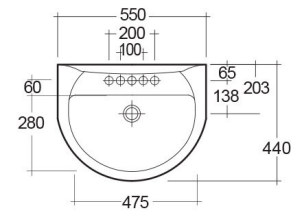

**RAK-KARLA**  
**Wash basin | Pedestal**

**RAK**  
 CERAMICS

**TECHNICAL SPECIFICATIONS**

Suite:	RAK-KARLA
Type:	Pedestal
Dimensions:	550 x 440 mm
Weight:	25 Kg
Color:	Alpine White, Ivory
Shape of basin:	Oval
Overflow hole:	yes

Code	Name
KR0701AWHA	KARLA WASH BASIN 55CM
KR0102AWHA	KARLA PEDESTAL

Dimensions: All dimensions in mm. Tolerance of vitreous china & fireclay items: ± 5% for below 200mm and ± 3% for above 200mm; for all other items tolerance ± 1%. Note: Due to a continuing development program to improve design and performance, the manufacturer reserves all rights to vary specifications without prior information. Please note accessories are for photographic use only.