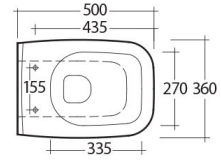

RAK-ORIGIN
Wall Hung | Water Closet

RAK
 CERAMICS

TECHNICAL SPECIFICATIONS

Suite:	RAK-ORIGIN
Type:	Wall Hung
Dimensions:	500 x 360 mm
Weight:	20 Kg
Color:	Alpine White
Trap type:	P Trap
Trapway type:	Concealed
Seat cover options:	PP
Bowl shape:	Rounded Rectangle
Soft close:	yes
Flush Type:	Dual Flush

Code	Name
YFG109C	ORIGIN UREA QUICK RELEASE SOFT CLOSE SC
ORG12AWHA	ORIGIN WATER CLOSET WALL HUNG 50CM
YFG105C	RAK-Origin P.P. Quick Release Soft Close Seat & Cover

Dimensions: All dimensions in mm. Tolerance of vitreous china & fireclay items: $\pm 5\%$ for below 200mm and $\pm 3\%$ for above 200mm; for all other items tolerance $\pm 1\%$. Note: Due to a continuing development program to improve design and performance, the manufacturer reserves all rights to vary specifications without prior information. Please note accessories are for photographic use only.