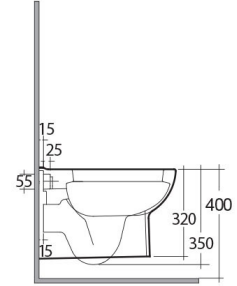

RAK-ORIGIN
Wall Hung | Water Closet

RAK
 CERAMICS

TECHNICAL SPECIFICATIONS

Suite:	RAK-ORIGIN
Type:	Wall Hung
Dimensions:	500 x 360 mm
Weight:	20 Kg
Color:	Alpine White
Trap type:	P Trap
Trapway type:	Concealed
Seat cover options:	PP
Bowl shape:	Rounded Rectangle
Soft close:	yes
Flush Type:	Dual Flush

Code	Name
YFG109C	ORIGIN UREA QUICK RELEASE SOFT CLOSE SC
ORG12AWHA	ORIGIN WATER CLOSET WALL HUNG 50CM
YFG105C	RAK-Origin P.P. Quick Release Soft Close Seat & Cover

Dimensions: All dimensions in mm. Tolerance of vitreous china & fireclay items: $\pm 5\%$ for below 200mm and $\pm 3\%$ for above 200mm; for all other items tolerance $\pm 1\%$. Note: Due to a continuing development program to improve design and performance, the manufacturer reserves all rights to vary specifications without prior information. Please note accessories are for photographic use only.