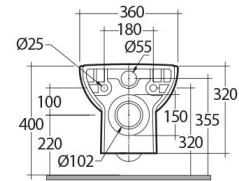

RAK-ORIGIN
Wall Hung | Water Closet

RAK
 CERAMICS

TECHNICAL SPECIFICATIONS

Suite:	RAK-ORIGIN
Type:	Wall Hung
Dimensions:	500 x 360 mm
Weight:	20 Kg
Color:	Alpine White
Trap type:	P Trap
Trapway type:	Concealed
Seat cover options:	PP
Bowl shape:	Rounded Rectangle
Soft close:	yes
Flush Type:	Dual Flush

Code	Name
YFG109C	ORIGIN UREA QUICK RELEASE SOFT CLOSE SC
ORG12AWHA	ORIGIN WATER CLOSET WALL HUNG 50CM
YFG105C	RAK-Origin P.P. Quick Release Soft Close Seat & Cover

Dimensions: All dimensions in mm. Tolerance of vitreous china & fireclay items: $\pm 5\%$ for below 200mm and $\pm 3\%$ for above 200mm; for all other items tolerance $\pm 1\%$. Note: Due to a continuing development program to improve design and performance, the manufacturer reserves all rights to vary specifications without prior information. Please note accessories are for photographic use only.