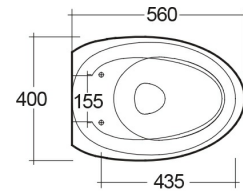

RAK-CLOUD MATT WHITE W/HIDDEN FIXATIONS

Wall Hung | Water Closet

RAK
CERAMICS

Technical specifications

Dimensions:	560 x 400 mm
Weight:	26 Kg
Color:	Matt White
Trap type:	P Trap
Trapway type:	Concealed
Seat cover options:	ABS & Urea
Bowl shape:	Oval
Soft close:	yes
Quick remove seat cover:	yes
Flush Type:	Dual Flush
Suites:	RAK-CLOUD

Code	Name
CLOSC3901500	RAK-CLOUD SOFT CLOSE UREA SEAT COVER (500)
CLOWC1446500A	RAK-CLOUD WALL HUNG WATER CLOSET MATT WHITE 56CM

Dimensions: All dimensions in mm. Tolerance of vitreous china & fireclay items: $\pm 5\%$ for below 200mm and $\pm 3\%$ for above 200mm; for all other items tolerance $\pm 1\%$. Note: Due to a continuing development program to improve design and performance, the manufacturer reserves all rights to vary specifications without prior information. Please note accessories are for photographic use only.