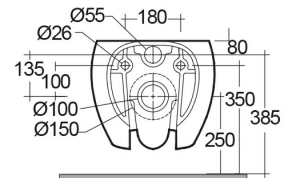

RAK-CLOUD MATT WHITE W/HIDDEN FIXATIONS

Wall Hung | Water Closet

RAK
CERAMICS

Technical specifications

Dimensions:	560 x 400 mm
Weight:	26 Kg
Color:	Matt White
Trap type:	P Trap
Trapway type:	Concealed
Seat cover options:	ABS & Urea
Bowl shape:	Oval
Soft close:	yes
Quick remove seat cover:	yes
Flush Type:	Dual Flush
Suites:	RAK-CLOUD

Code	Name
CLOSC3901500	RAK-CLOUD SOFT CLOSE UREA SEAT COVER (500)
CLOWC1446500A	RAK-CLOUD WALL HUNG WATER CLOSET MATT WHITE 56CM

Dimensions: All dimensions in mm. Tolerance of vitreous china & fireclay items: $\pm 5\%$ for below 200mm and $\pm 3\%$ for above 200mm; for all other items tolerance $\pm 1\%$. Note: Due to a continuing development program to improve design and performance, the manufacturer reserves all rights to vary specifications without prior information. Please note accessories are for photographic use only.