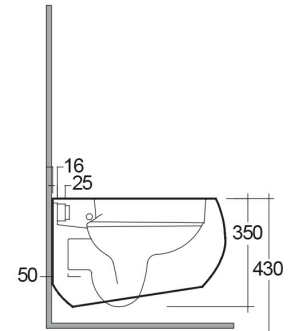

RAK-CLOUD MATT WHITE W/HIDDEN FIXATIONS

Wall Hung | Water Closet

RAK
CERAMICS

Technical specifications

Dimensions:	560 x 400 mm
Weight:	26 Kg
Color:	Matt White
Trap type:	P Trap
Trapway type:	Concealed
Seat cover options:	ABS & Urea
Bowl shape:	Oval
Soft close:	yes
Quick remove seat cover:	yes
Flush Type:	Dual Flush
Suites:	RAK-CLOUD

Code	Name
CLOSC3901500	RAK-CLOUD SOFT CLOSE UREA SEAT COVER (500)
CLOWC1446500A	RAK-CLOUD WALL HUNG WATER CLOSET MATT WHITE 56CM

Dimensions: All dimensions in mm. Tolerance of vitreous china & fireclay items: $\pm 5\%$ for below 200mm and $\pm 3\%$ for above 200mm; for all other items tolerance $\pm 1\%$. Note: Due to a continuing development program to improve design and performance, the manufacturer reserves all rights to vary specifications without prior information. Please note accessories are for photographic use only.