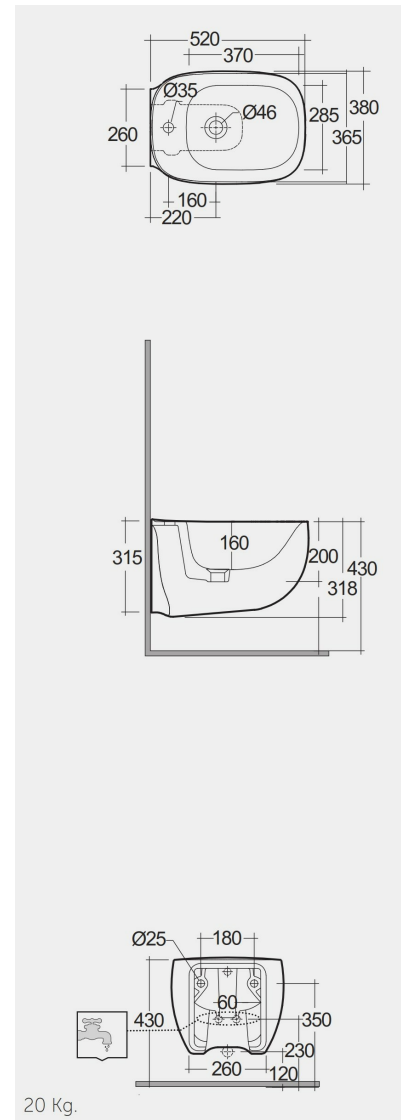

RAK-ILLUSION-W/HIDDEN FIXATIONS

Bidets | Wall Hung

RAK
CERAMICS

Technical specifications

Dimensions: 520 x 380 mm

Weight: 20 Kg

Color: Alpine White

Parts: ILLBD2101AWHA - RAK-ILLUSION-W/HIDDEN FIXATIONS

Suites: [RAK-ILLUSION](#)

Code	Name
ILLBD2101AWHA	RAK-ILLUSION-W/HIDDEN FIXATIONS

Dimensions: All dimensions in mm. Tolerance of vitreous china & fireclay items: $\pm 5\%$ for below 200mm and $\pm 3\%$ for above 200mm; for all other items tolerance $\pm 1\%$. Note: Due to a continuing development program to improve design and performance, the manufacturer reserves all rights to vary specifications without prior information. Please note accessories are for photographic use only.