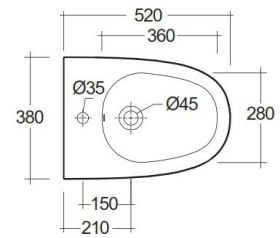

RAK-SENSATION W/HIDDEN FIXATIONS

Bidets | Wall Hung

RAK
CERAMICS

Technical specifications

Dimensions: 520 x 380 mm

Weight: 20 Kg

Color: Alpine White

Parts: SENBD2101AWHA - SENSATION BIDET WALL HUNG W/HIDDEN FIXATIONS 52CM

Suites: [RAK-SENSATION](#)

Code	Name
------	------

SENBD2101AWHA	SENSATION BIDET WALL HUNG W/HIDDEN FIXATIONS 52CM
---------------	---

Dimensions: All dimensions in mm. Tolerance of vitreous china & fireclay items: $\pm 5\%$ for below 200mm and $\pm 3\%$ for above 200mm; for all other items tolerance $\pm 1\%$. Note: Due to a continuing development program to improve design and performance, the manufacturer reserves all rights to vary specifications without prior information. Please note accessories are for photographic use only.