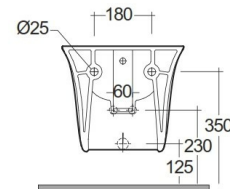

RAK-SENSATION W/HIDDEN FIXATIONS

Bidets | Wall Hung

RAK
CERAMICS

Technical specifications

Dimensions: 520 x 380 mm

Weight: 20 Kg

Color: Alpine White

Parts: SENBD2101AWHA - SENSATION BIDET WALL HUNG W/HIDDEN FIXATIONS 52CM

Suites: [RAK-SENSATION](#)

Code	Name
------	------

SENBD2101AWHA	SENSATION BIDET WALL HUNG W/HIDDEN FIXATIONS 52CM
---------------	---

Dimensions: All dimensions in mm. Tolerance of vitreous china & fireclay items: $\pm 5\%$ for below 200mm and $\pm 3\%$ for above 200mm; for all other items tolerance $\pm 1\%$. Note: Due to a continuing development program to improve design and performance, the manufacturer reserves all rights to vary specifications without prior information. Please note accessories are for photographic use only.