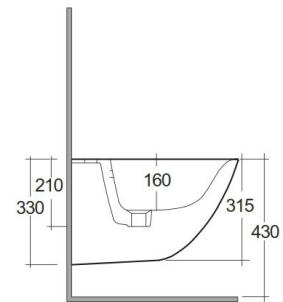

RAK-SENSATION W/HIDDEN FIXATIONS

Bidets | Wall Hung

RAK
CERAMICS

Technical specifications

Dimensions: 520 x 380 mm

Weight: 20 Kg

Color: Alpine White

Parts: SENBD2101AWHA - SENSATION BIDET WALL HUNG W/HIDDEN FIXATIONS 52CM

Suites: [RAK-SENSATION](#)

Code	Name
------	------

SENBD2101AWHA	SENSATION BIDET WALL HUNG W/HIDDEN FIXATIONS 52CM
---------------	---

Dimensions: All dimensions in mm. Tolerance of vitreous china & fireclay items: $\pm 5\%$ for below 200mm and $\pm 3\%$ for above 200mm; for all other items tolerance $\pm 1\%$. Note: Due to a continuing development program to improve design and performance, the manufacturer reserves all rights to vary specifications without prior information. Please note accessories are for photographic use only.