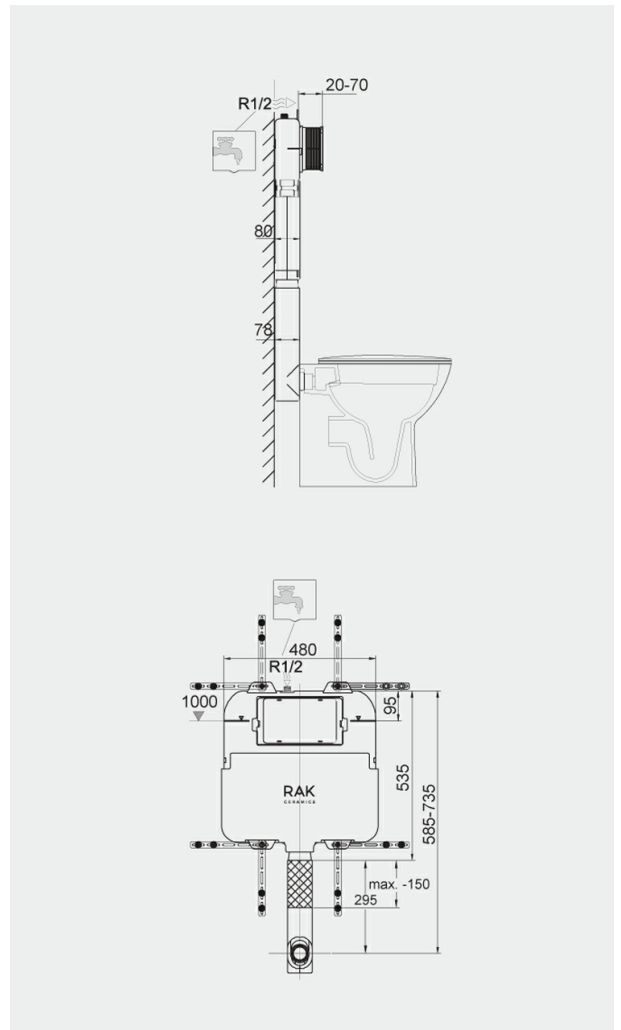

RAK-ECOFIX - FS12RAK8C

Concealed Cistern 8 CM

Technical specifications

Dimensions:	480 x 535 mm
Color:	Alpine White
Flush capacity:	6/3L adjustable to 4.5/3L
Suites:	RAK-ECOFIX

Code Name

FS12RAK8C	RAK-ECOFIX CONCEALED CISTERN W/O FRAME WITH 8 CM THICKNESS
-----------	--

Dimensions: All dimensions in mm. Tolerance of vitreous china & fireclay items: $\pm 5\%$ for below 200mm and $\pm 3\%$ for above 200mm; for all other items tolerance $\pm 1\%$. Note: Due to a continuing development program to improve design and performance, the manufacturer reserves all rights to vary specifications without prior information. Please note accessories are for photographic use only.