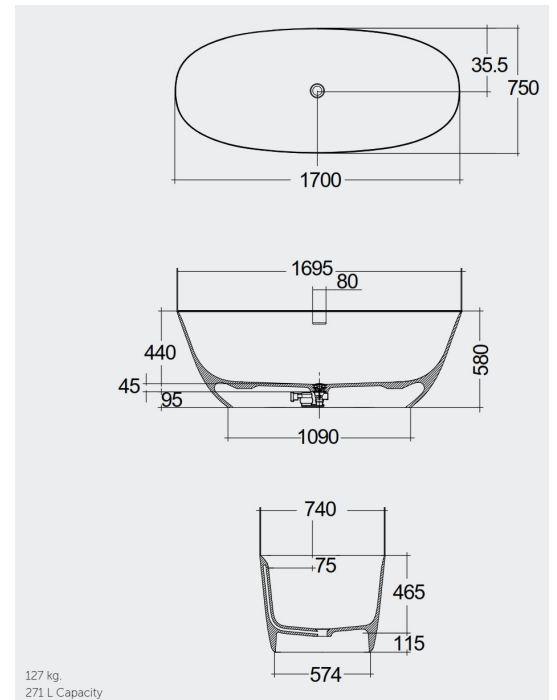

RAK-COVE - COVBT017075500 - MATT WHITE

Bathtubs

RAK
CERAMICS

TECHNICAL SPECIFICATIONS

Suite:	RAK-COVE
Type:	RAK-COVE - COVBT017075500 - MATT WHITE
Dimensions:	750 x 1700 mm
Weight:	127 Kg
Color:	MATT WHITE - 500

Code	Name
COVBT017075500	RAK-COVE FREESTANDING BATHTUBS (IN RAKSOLID) MATT WHITE - 170X75 CM

Dimensions: All dimensions in mm. Tolerance of vitreous china & fireclay items: $\pm 5\%$ for below 200mm and $\pm 3\%$ for above 200mm; for all other items tolerance $\pm 1\%$. Note: Due to a continuing development program to improve design and performance, the manufacturer reserves all rights to vary specifications without prior information. Please note accessories are for photographic use only.