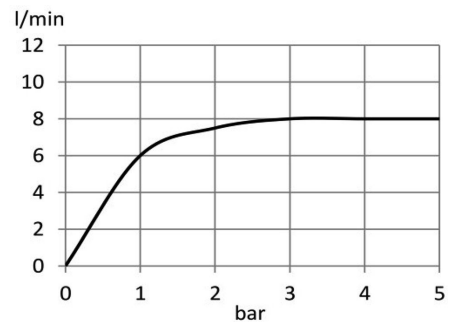

Water Flow Rate#:

variation: ± 15%

RAK38003-87 online

28/2/2022

KLUDI
RAK

"We Stand for Water Saving"