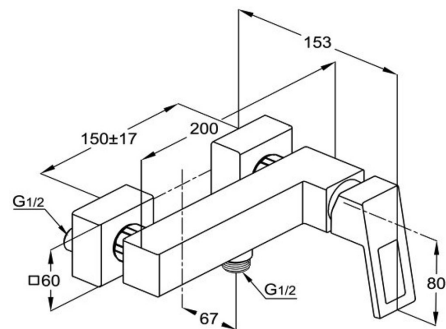

Line Drawing: