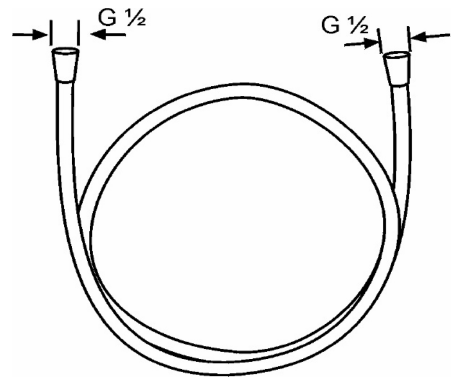

Line Drawing:

RAK22039 online

1/6/2021

KLUDI
RAK

"We Stand for Water Saving"