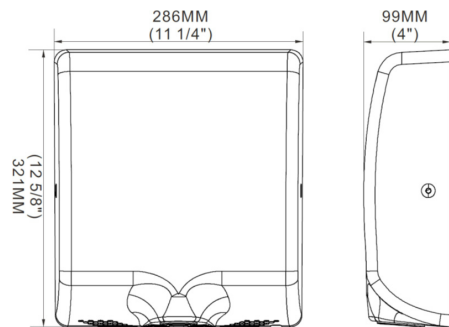

Line Drawing:

Advantages:

Automatic hands ON/OFF by Infrared sensor

Cover right grounding

High speed Brush motor

Dual protection heater

RAK90600 online

28/10/2021

KLUDI
RAK
"We Stand for Water Saving"