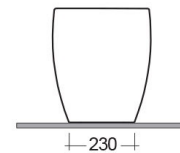

RAK-METROPOLITAN

Back to Wall | Water Closet

RAK
CERAMICS

TECHNICAL SPECIFICATIONS

Suite:	RAK-METROPOLITAN
Type:	Back to Wall
Dimensions:	525 x 340 mm
Weight:	25 Kg
Color:	Alpine White, Ivory
Trap type:	P Trap & S Trap
Trapway type:	Concealed
Seat cover options:	ABS & Urea
Bowl shape:	Rounded Rectangle
Soft close:	yes
Flush Type:	Dual Flush

Dimensions: All dimensions in mm. Tolerance of vitreous china & fireclay items: $\pm 5\%$ for below 200mm and $\pm 3\%$ for above 200mm; for all other items tolerance $\pm 1\%$. Note: Due to a continuing development program to improve design and performance, the manufacturer reserves all rights to vary specifications without prior information. Please note accessories are for photographic use only.