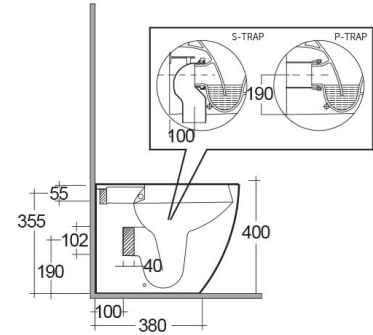

RAK-METROPOLITAN

Back to Wall | Water Closet

RAK
CERAMICS

TECHNICAL SPECIFICATIONS

Suite:	RAK-METROPOLITAN
Type:	Back to Wall
Dimensions:	525 x 340 mm
Weight:	25 Kg
Color:	Alpine White, Ivory
Trap type:	P Trap & S Trap
Trapway type:	Concealed
Seat cover options:	ABS & Urea
Bowl shape:	Rounded Rectangle
Soft close:	yes
Flush Type:	Dual Flush

Dimensions: All dimensions in mm. Tolerance of vitreous china & fireclay items: $\pm 5\%$ for below 200mm and $\pm 3\%$ for above 200mm; for all other items tolerance $\pm 1\%$. Note: Due to a continuing development program to improve design and performance, the manufacturer reserves all rights to vary specifications without prior information. Please note accessories are for photographic use only.