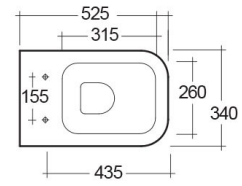

RAK-METROPOLITAN

Back to Wall | Water Closet

RAK
CERAMICS

TECHNICAL SPECIFICATIONS

Suite:	RAK-METROPOLITAN
Type:	Back to Wall
Dimensions:	525 x 340 mm
Weight:	25 Kg
Color:	Alpine White, Ivory
Trap type:	P Trap & S Trap
Trapway type:	Concealed
Seat cover options:	ABS & Urea
Bowl shape:	Rounded Rectangle
Soft close:	yes
Flush Type:	Dual Flush

Dimensions: All dimensions in mm. Tolerance of vitreous china & fireclay items: $\pm 5\%$ for below 200mm and $\pm 3\%$ for above 200mm; for all other items tolerance $\pm 1\%$. Note: Due to a continuing development program to improve design and performance, the manufacturer reserves all rights to vary specifications without prior information. Please note accessories are for photographic use only.