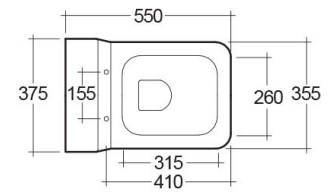

**RAK-OPULENCE**  
**Back to Wall | Water Closet**

**RAK**  
 CERAMICS

**TECHNICAL SPECIFICATIONS**

Suite:	RAK-OPULENCE
Type:	Back to Wall
Dimensions:	550 x 355 mm
Weight:	30 Kg
Color:	Alpine White
Trap type:	P Trap & S Trap
Trapway type:	Concealed
Seat cover options:	Urea
Bowl shape:	Rectangle
Soft close:	yes
Flush Type:	Dual Flush

Code	Name
OPI6AWHA	OPULENCE BACK TO WALL WC P S-TRAP 55CM
YFG10IAAWHA	SEAT & COVER (UREA With Soft Close)

Dimensions: All dimensions in mm. Tolerance of vitreous china & fireclay items: ± 5% for below 200mm and ± 3% for above 200mm; for all other items tolerance ± 1%. Note: Due to a continuing development program to improve design and performance, the manufacturer reserves all rights to vary specifications without prior information. Please note accessories are for photographic use only.