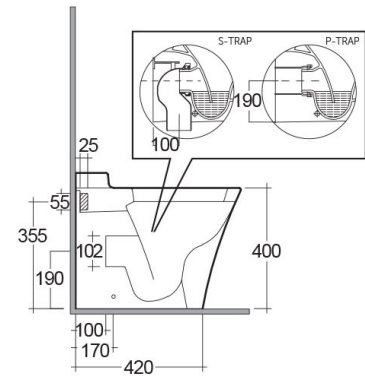

**RAK-OPULENCE**  
**Back to Wall | Water Closet**

**RAK**  
 CERAMICS

**TECHNICAL SPECIFICATIONS**

Suite:	RAK-OPULENCE
Type:	Back to Wall
Dimensions:	550 x 355 mm
Weight:	30 Kg
Color:	Alpine White
Trap type:	P Trap & S Trap
Trapway type:	Concealed
Seat cover options:	Urea
Bowl shape:	Rectangle
Soft close:	yes
Flush Type:	Dual Flush

Code	Name
OPI6AWHA	OPULENCE BACK TO WALL WC P S-TRAP 55CM
YFG10IAAWHA	SEAT & COVER (UREA With Soft Close)

Dimensions: All dimensions in mm. Tolerance of vitreous china & fireclay items: ± 5% for below 200mm and ± 3% for above 200mm; for all other items tolerance ± 1%. Note: Due to a continuing development program to improve design and performance, the manufacturer reserves all rights to vary specifications without prior information. Please note accessories are for photographic use only.