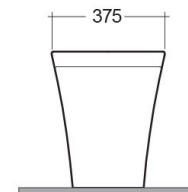

**RAK-OPULENCE**  
**Back to Wall | Water Closet**

**RAK**  
 CERAMICS

**TECHNICAL SPECIFICATIONS**

Suite:	RAK-OPULENCE
Type:	Back to Wall
Dimensions:	550 x 355 mm
Weight:	30 Kg
Color:	Alpine White
Trap type:	P Trap & S Trap
Trapway type:	Concealed
Seat cover options:	Urea
Bowl shape:	Rectangle
Soft close:	yes
Flush Type:	Dual Flush

Code	Name
OPI6AWHA	OPULENCE BACK TO WALL WC P S-TRAP 55CM
YFG10IAAWHA	SEAT & COVER (UREA With Soft Close)

Dimensions: All dimensions in mm. Tolerance of vitreous china & fireclay items: ± 5% for below 200mm and ± 3% for above 200mm; for all other items tolerance ± 1%. Note: Due to a continuing development program to improve design and performance, the manufacturer reserves all rights to vary specifications without prior information. Please note accessories are for photographic use only.