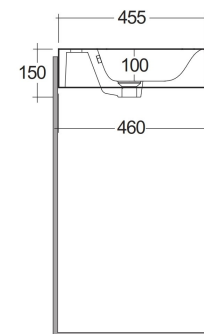

RAK-DES - DESWB08101AWHA

Wash basin | Cloakroom

RAK
CERAMICS

TECHNICAL SPECIFICATIONS

Suite:	RAK-DES
Type:	Cloakroom
Dimensions:	810 x 460 mm
Weight:	27 Kg
Color:	Alpine White
Shape of basin:	Rectangle
Overflow hole:	yes

Code	Name
DESWB08101AWHA	RAK-DES WALL HUNG WASH BASIN ALPINE WHITE 81 CM
DESWB08100AWHA	RAK-DES WALL HUNG WASH BASIN ALPINE WHITE 81 CM W/O TAP HOLE

Dimensions: All dimensions in mm. Tolerance of vitreous china & fireclay items: $\pm 5\%$ for below 200mm and $\pm 3\%$ for above 200mm; for all other items tolerance $\pm 1\%$. Note: Due to a continuing development program to improve design and performance, the manufacturer reserves all rights to vary specifications without prior information. Please note accessories are for photographic use only.