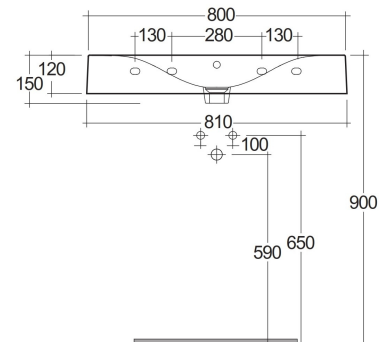

RAK-DES - DESWB08101AWHA

Wash basin | Cloakroom

RAK
CERAMICS

TECHNICAL SPECIFICATIONS

Suite:	RAK-DES
Type:	Cloakroom
Dimensions:	810 x 460 mm
Weight:	27 Kg
Color:	Alpine White
Shape of basin:	Rectangle
Overflow hole:	yes

Code	Name
DESWB08101AWHA	RAK-DES WALL HUNG WASH BASIN ALPINE WHITE 81 CM
DESWB08100AWHA	RAK-DES WALL HUNG WASH BASIN ALPINE WHITE 81 CM W/O TAP HOLE

Dimensions: All dimensions in mm. Tolerance of vitreous china & fireclay items: $\pm 5\%$ for below 200mm and $\pm 3\%$ for above 200mm; for all other items tolerance $\pm 1\%$. Note: Due to a continuing development program to improve design and performance, the manufacturer reserves all rights to vary specifications without prior information. Please note accessories are for photographic use only.