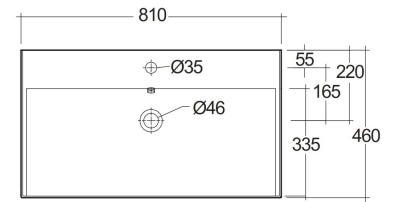

RAK-DES - DESWB08101AWHA

Wash basin | Cloakroom

RAK
CERAMICS

TECHNICAL SPECIFICATIONS

Suite:	RAK-DES
Type:	Cloakroom
Dimensions:	810 x 460 mm
Weight:	27 Kg
Color:	Alpine White
Shape of basin:	Rectangle
Overflow hole:	yes

Code	Name
DESWB08101AWHA	RAK-DES WALL HUNG WASH BASIN ALPINE WHITE 81 CM
DESWB08100AWHA	RAK-DES WALL HUNG WASH BASIN ALPINE WHITE 81 CM W/O TAP HOLE

Dimensions: All dimensions in mm. Tolerance of vitreous china & fireclay items: $\pm 5\%$ for below 200mm and $\pm 3\%$ for above 200mm; for all other items tolerance $\pm 1\%$. Note: Due to a continuing development program to improve design and performance, the manufacturer reserves all rights to vary specifications without prior information. Please note accessories are for photographic use only.