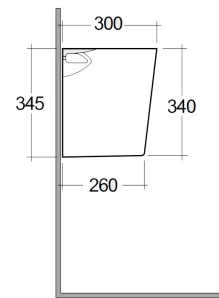

RAK-DES - MS0103AWHA

Wash basin | Half Pedestal

RAK
CERAMICS

TECHNICAL SPECIFICATIONS

Suite:	RAK-DES
Type:	Half Pedestal
Dimensions:	345 x 215 mm
Weight:	7.5 Kg
Color:	Alpine White
Shape of basin:	Rectangle
Overflow hole:	yes

Code	Name
DESWB10101AWHA	RAK-DES WALL HUNG WASH BASIN ALPINE WHITE 101 CM
DESWB08101AWHA	RAK-DES WALL HUNG WASH BASIN ALPINE WHITE 81 CM
DESWB06101AWHA	RAK-DES WALL HUNG WASH BASIN ALPINE WHITE 61 CM
MS0103AWHA	RAK-MISTRAL HALF PEDESTAL ALPINE WHITE

Dimensions: All dimensions in mm. Tolerance of vitreous china & fireclay items: $\pm 5\%$ for below 200mm and $\pm 3\%$ for above 200mm; for all other items tolerance $\pm 1\%$. Note: Due to a continuing development program to improve design and performance, the manufacturer reserves all rights to vary specifications without prior information. Please note accessories are for photographic use only.