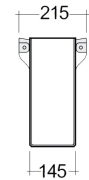

RAK-DES - MS0103AWHA

Wash basin | Half Pedestal

RAK
CERAMICS

TECHNICAL SPECIFICATIONS

Suite:	RAK-DES
Type:	Half Pedestal
Dimensions:	345 x 215 mm
Weight:	7.5 Kg
Color:	Alpine White
Shape of basin:	Rectangle
Overflow hole:	yes

Dimensions: All dimensions in mm. Tolerance of vitreous china & fireclay items: $\pm 5\%$ for below 200mm and $\pm 3\%$ for above 200mm; for all other items tolerance $\pm 1\%$. Note: Due to a continuing development program to improve design and performance, the manufacturer reserves all rights to vary specifications without prior information. Please note accessories are for photographic use only.