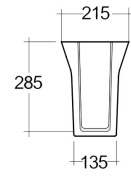

RAK-DES - MS0103AWHA

Wash basin | Half Pedestal

RAK
CERAMICS

TECHNICAL SPECIFICATIONS

Suite:	RAK-DES
Type:	Half Pedestal
Dimensions:	345 x 215 mm
Weight:	7.5 Kg
Color:	Alpine White
Shape of basin:	Rectangle
Overflow hole:	yes

Code	Name
DESWB10101AWHA	RAK-DES WALL HUNG WASH BASIN ALPINE WHITE 101 CM
DESWB08101AWHA	RAK-DES WALL HUNG WASH BASIN ALPINE WHITE 81 CM
DESWB06101AWHA	RAK-DES WALL HUNG WASH BASIN ALPINE WHITE 61 CM
MS0103AWHA	RAK-MISTRAL HALF PEDESTAL ALPINE WHITE

Dimensions: All dimensions in mm. Tolerance of vitreous china & fireclay items: $\pm 5\%$ for below 200mm and $\pm 3\%$ for above 200mm; for all other items tolerance $\pm 1\%$. Note: Due to a continuing development program to improve design and performance, the manufacturer reserves all rights to vary specifications without prior information. Please note accessories are for photographic use only.