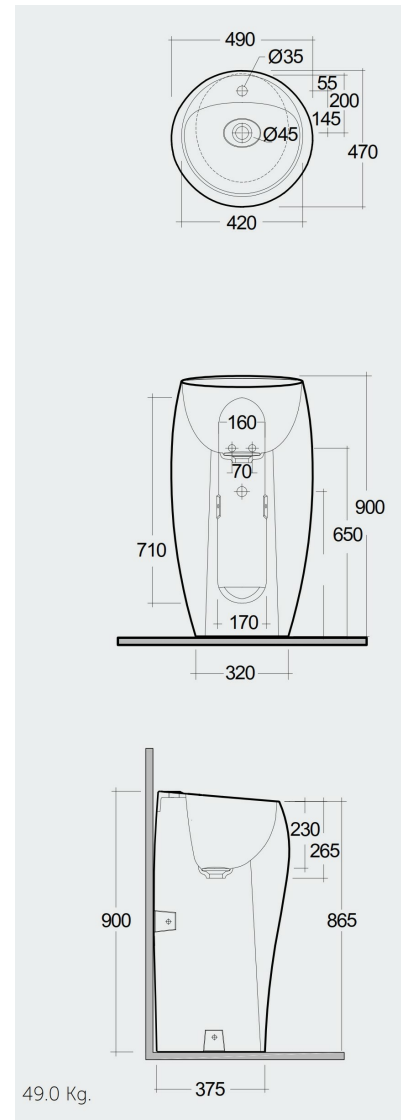

RAK-CLOUD MATT BLACK - CLOFS5001504A

Wash basin | Free Standing

RAK
CERAMICS

Technical specifications

Dimensions:	495 x 470 mm
Weight:	49 Kg
Color:	MATT BLACK - 504
Shape of basin:	Oval
Suites:	RAK-CLOUD

Code	Name
CLOAC4400504A	Ceramic Waste Cover Matt Black (504)
CLOFS5001504A	RAK-CLOUD WASH BASIN WITH HIDDEN FIXATIONS 50 CM MATT BLACK

Dimensions: All dimensions in mm. Tolerance of vitreous china & fireclay items: $\pm 5\%$ for below 200mm and $\pm 3\%$ for above 200mm; for all other items tolerance $\pm 1\%$. Note: Due to a continuing development program to improve design and performance, the manufacturer reserves all rights to vary specifications without prior information. Please note accessories are for photographic use only.