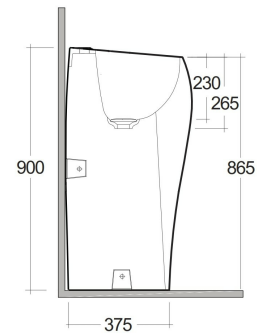

RAK-CLOUD MATT WHITE - CLOFS5001500A

Wash basin | Free Standing

RAK
CERAMICS

Technical specifications

Dimensions: 495 x 470 mm

Weight: 49 Kg

Color: Matt White

Shape of basin: Oval

Suites: [RAK-CLOUD](#)

Code	Name
CLOAC4400500A	RAK-CLOUD Ceramic Waste Cover (500)
CLOFS5001500A	RAK-CLOUD WASHBASIN MATT WHITE 50CM

Dimensions: All dimensions in mm. Tolerance of vitreous china & fireclay items: $\pm 5\%$ for below 200mm and $\pm 3\%$ for above 200mm; for all other items tolerance $\pm 1\%$. Note: Due to a continuing development program to improve design and performance, the manufacturer reserves all rights to vary specifications without prior information. Please note accessories are for photographic use only.