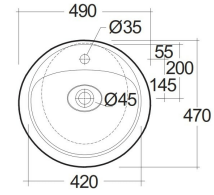

RAK-CLOUD MATT WHITE - CLOFS5001500A

Wash basin | Free Standing

RAK
CERAMICS

Technical specifications

Dimensions: 495 x 470 mm

Weight: 49 Kg

Color: Matt White

Shape of basin: Oval

Suites: [RAK-CLOUD](#)

Code	Name
CLOAC4400500A	RAK-CLOUD Ceramic Waste Cover (500)
CLOFS5001500A	RAK-CLOUD WASHBASIN MATT WHITE 50CM

Dimensions: All dimensions in mm. Tolerance of vitreous china & fireclay items: $\pm 5\%$ for below 200mm and $\pm 3\%$ for above 200mm; for all other items tolerance $\pm 1\%$. Note: Due to a continuing development program to improve design and performance, the manufacturer reserves all rights to vary specifications without prior information. Please note accessories are for photographic use only.