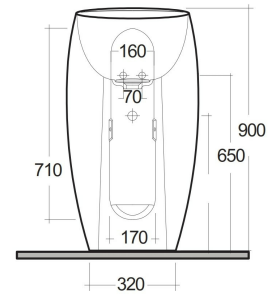

RAK-CLOUD MATT WHITE - CLOFS5001500A

Wash basin | Free Standing

RAK
CERAMICS

Technical specifications

Dimensions: 495 x 470 mm

Weight: 49 Kg

Color: Matt White

Shape of basin: Oval

Suites: [RAK-CLOUD](#)

Code	Name
CLOAC4400500A	RAK-CLOUD Ceramic Waste Cover (500)
CLOFS5001500A	RAK-CLOUD WASHBASIN MATT WHITE 50CM

Dimensions: All dimensions in mm. Tolerance of vitreous china & fireclay items: $\pm 5\%$ for below 200mm and $\pm 3\%$ for above 200mm; for all other items tolerance $\pm 1\%$. Note: Due to a continuing development program to improve design and performance, the manufacturer reserves all rights to vary specifications without prior information. Please note accessories are for photographic use only.