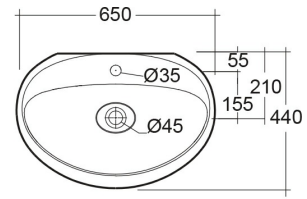

## Technical specifications

Dimensions: 650 x 440 mm

Weight: 14.5 Kg

Color: Alpine White

Shape of basin: Oval

Suites: [RAK-CLOUD](#)

Code	Name
CLOAC4400AWHA	RAK-CLOUD Ceramic Waste Cover (AWH)
CLOWB6501AWHA	RAK-CLOUD WASHBASIN ALPINE WHITE 65CM

Dimensions: All dimensions in mm. Tolerance of vitreous china & fireclay items:  $\pm 5\%$  for below 200mm and  $\pm 3\%$  for above 200mm; for all other items tolerance  $\pm 1\%$ . Note: Due to a continuing development program to improve design and performance, the manufacturer reserves all rights to vary specifications without prior information. Please note accessories are for photographic use only.