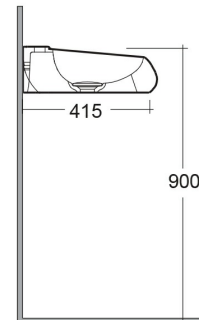

## Technical specifications

Dimensions: 650 x 440 mm

Weight: 14.5 Kg

Color: Alpine White

Shape of basin: Oval

Suites: [RAK-CLOUD](#)

Code	Name
CLOAC4400AWHA	RAK-CLOUD Ceramic Waste Cover (AWH)
CLOWB6501AWHA	RAK-CLOUD WASHBASIN ALPINE WHITE 65CM

Dimensions: All dimensions in mm. Tolerance of vitreous china & fireclay items:  $\pm 5\%$  for below 200mm and  $\pm 3\%$  for above 200mm; for all other items tolerance  $\pm 1\%$ . Note: Due to a continuing development program to improve design and performance, the manufacturer reserves all rights to vary specifications without prior information. Please note accessories are for photographic use only.