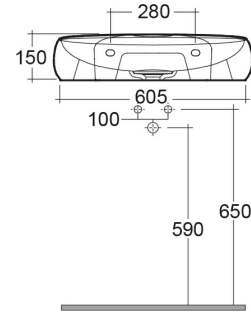

## Technical specifications

Dimensions: 650 x 440 mm

Weight: 14.5 Kg

Color: Alpine White

Shape of basin: Oval

Suites: [RAK-CLOUD](#)

Code	Name
CLOAC4400AWHA	RAK-CLOUD Ceramic Waste Cover (AWH)
CLOWB6501AWHA	RAK-CLOUD WASHBASIN ALPINE WHITE 65CM

Dimensions: All dimensions in mm. Tolerance of vitreous china & fireclay items:  $\pm 5\%$  for below 200mm and  $\pm 3\%$  for above 200mm; for all other items tolerance  $\pm 1\%$ . Note: Due to a continuing development program to improve design and performance, the manufacturer reserves all rights to vary specifications without prior information. Please note accessories are for photographic use only.