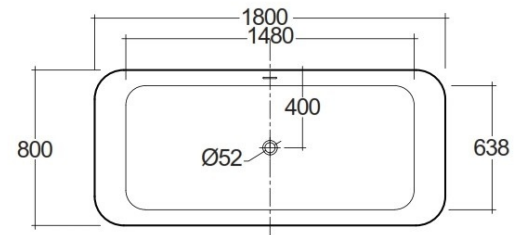

# RAK-CONTOUR - CONBT318080AWHA - RECTANGLE

Bathtubs

**RAK**  
CERAMICS

## TECHNICAL SPECIFICATIONS

Suite:	RAK-CONTOUR
Type:	RAK-CONTOUR - CONBT318080AWHA - RECTANGLE
Dimensions:	800 x 1800 mm
Color:	Alpine White

Code	Name
CONBT318080AWHA	RAK-CONTOUR ROUNDED RECTANGLE FREESTANDING BATHTUBS (IN ACRYLIC)

Dimensions: All dimensions in mm. Tolerance of vitreous china & fireclay items:  $\pm 5\%$  for below 200mm and  $\pm 3\%$  for above 200mm; for all other items tolerance  $\pm 1\%$ . Note: Due to a continuing development program to improve design and performance, the manufacturer reserves all rights to vary specifications without prior information. Please note accessories are for photographic use only.