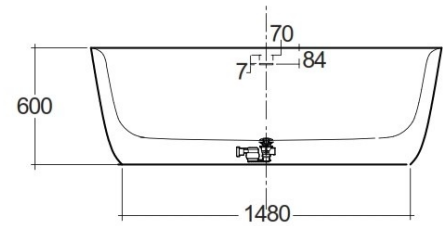

## TECHNICAL SPECIFICATIONS

Suite:	RAK-CONTOUR
Type:	RAK-CONTOUR - CONBT318080AWHA - RECTANGLE
Dimensions:	800 x 1800 mm
Color:	Alpine White

Code	Name
CONBT318080AWHA	RAK-CONTOUR ROUNDED RECTANGLE FREESTANDING BATHTUBS (IN ACRYLIC)

Dimensions: All dimensions in mm. Tolerance of vitreous china & fireclay items:  $\pm 5\%$  for below 200mm and  $\pm 3\%$  for above 200mm; for all other items tolerance  $\pm 1\%$ . Note: Due to a continuing development program to improve design and performance, the manufacturer reserves all rights to vary specifications without prior information. Please note accessories are for photographic use only.