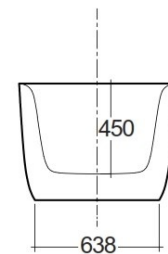

## TECHNICAL SPECIFICATIONS

Suite:	RAK-CONTOUR
Type:	RAK-CONTOUR - CONBT318080AWHA - RECTANGLE
Dimensions:	800 x 1800 mm
Color:	Alpine White

Code	Name
CONBT318080AWHA	RAK-CONTOUR ROUNDED RECTANGLE FREESTANDING BATHTUBS (IN ACRYLIC)

Dimensions: All dimensions in mm. Tolerance of vitreous china & fireclay items:  $\pm 5\%$  for below 200mm and  $\pm 3\%$  for above 200mm; for all other items tolerance  $\pm 1\%$ . Note: Due to a continuing development program to improve design and performance, the manufacturer reserves all rights to vary specifications without prior information. Please note accessories are for photographic use only.