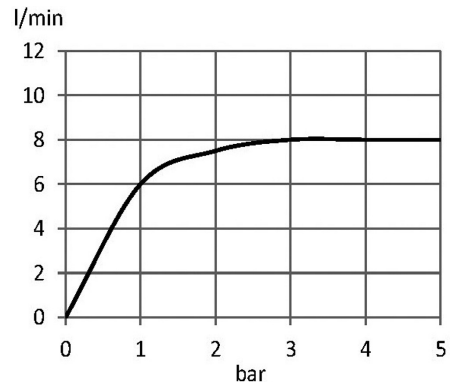

Water Flow Rate#:

variation: ± 15%

RAK37003-87 online

25/2/2022

KLUDI
RAK
"We Stand for Water Saving"