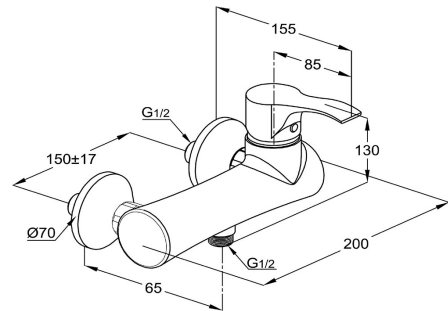

Line Drawing: