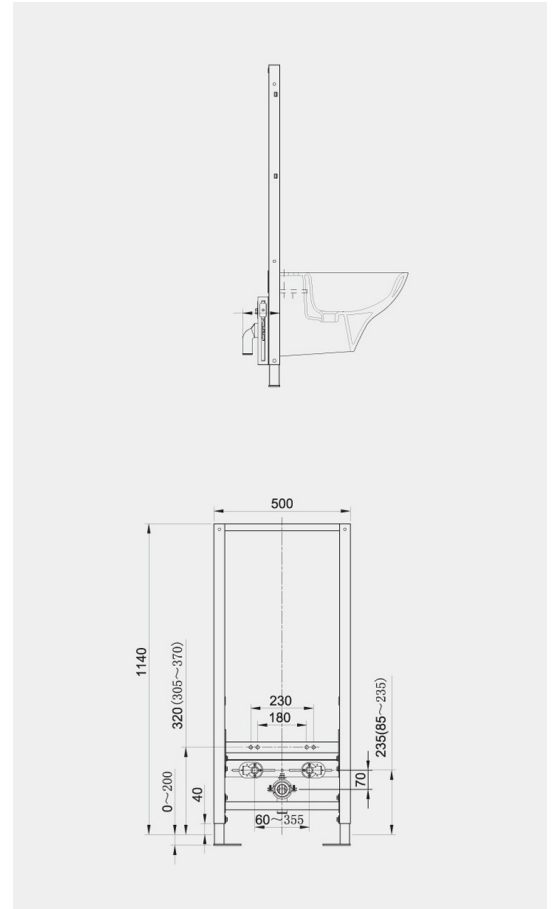

RAK-ECOFIX - FS09RAKC1

Concealed Bidet Frame - Regular

RAK
CERAMICS

TECHNICAL SPECIFICATIONS

Suite:	RAK-ECOFIX
Type:	Concealed Bidet Frame - Regular
Dimensions:	500 x 1140 mm
Color:	Orange

Code	Name
FS09RAKC1	RAK-ECOFIX CONCEALED METAL FRAME FOR WALL HUNG BIDET

Dimensions: All dimensions in mm. Tolerance of vitreous china & fireclay items: $\pm 5\%$ for below 200mm and $\pm 3\%$ for above 200mm; for all other items tolerance $\pm 1\%$. Note: Due to a continuing development program to improve design and performance, the manufacturer reserves all rights to vary specifications without prior information. Please note accessories are for photographic use only.