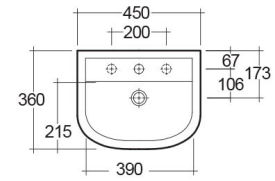

### TECHNICAL SPECIFICATIONS

Suite:	RAK-COMPACT
Type:	Half Pedestal
Dimensions:	450 x 360 mm
Weight:	17 Kg
Color:	Alpine White
Shape of basin:	Oval
Overflow hole:	yes

Code	Name
CO0701AWHA	COMPACT WASH BASIN 45CM
CO0401AWHA	COMPACT HALF PEDESTAL

Dimensions: All dimensions in mm. Tolerance of vitreous china & fireclay items:  $\pm 5\%$  for below 200mm and  $\pm 3\%$  for above 200mm; for all other items tolerance  $\pm 1\%$ . Note: Due to a continuing development program to improve design and performance, the manufacturer reserves all rights to vary specifications without prior information. Please note accessories are for photographic use only.