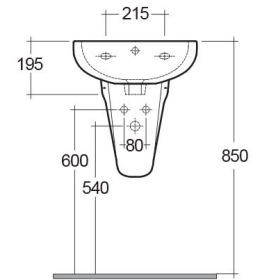

## Wash basin | Half Pedestal

**RAK**  
CERAMICS

### TECHNICAL SPECIFICATIONS

Suite:	RAK-COMPACT
Type:	Half Pedestal
Dimensions:	450 x 360 mm
Weight:	17 Kg
Color:	Alpine White
Shape of basin:	Oval
Overflow hole:	yes

Code	Name
CO0701AWHA	COMPACT WASH BASIN 45CM
CO0401AWHA	COMPACT HALF PEDESTAL

Dimensions: All dimensions in mm. Tolerance of vitreous china & fireclay items:  $\pm 5\%$  for below 200mm and  $\pm 3\%$  for above 200mm; for all other items tolerance  $\pm 1\%$ . Note: Due to a continuing development program to improve design and performance, the manufacturer reserves all rights to vary specifications without prior information. Please note accessories are for photographic use only.