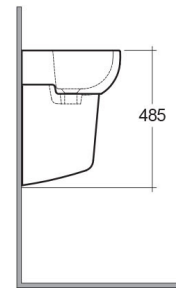

### TECHNICAL SPECIFICATIONS

Suite:	RAK-COMPACT
Type:	Half Pedestal
Dimensions:	450 x 360 mm
Weight:	17 Kg
Color:	Alpine White
Shape of basin:	Oval
Overflow hole:	yes

Code	Name
CO0701AWHA	COMPACT WASH BASIN 45CM
CO0401AWHA	COMPACT HALF PEDESTAL

Dimensions: All dimensions in mm. Tolerance of vitreous china & fireclay items:  $\pm 5\%$  for below 200mm and  $\pm 3\%$  for above 200mm; for all other items tolerance  $\pm 1\%$ . Note: Due to a continuing development program to improve design and performance, the manufacturer reserves all rights to vary specifications without prior information. Please note accessories are for photographic use only.