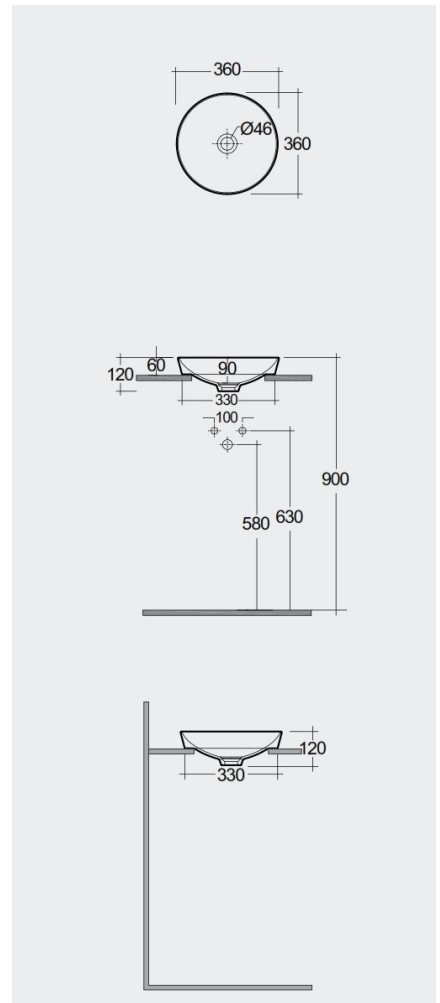

## TECHNICAL SPECIFICATIONS

Suite:	RAK-VARIANT
Type:	Drop In
Dimensions:	360 x 360 mm
Weight:	3.3 Kg
Color:	Alpine White
Shape of basin:	Round

Code	Name
VARDI13600AWHA	ROUND DROP IN BASIN 36 CM - VARDI13600AWHA

Dimensions: All dimensions in mm. Tolerance of vitreous china & fireclay items:  $\pm 5\%$  for below 200mm and  $\pm 3\%$  for above 200mm; for all other items tolerance  $\pm 1\%$ . Note: Due to a continuing development program to improve design and performance, the manufacturer reserves all rights to vary specifications without prior information. Please note accessories are for photographic use only.